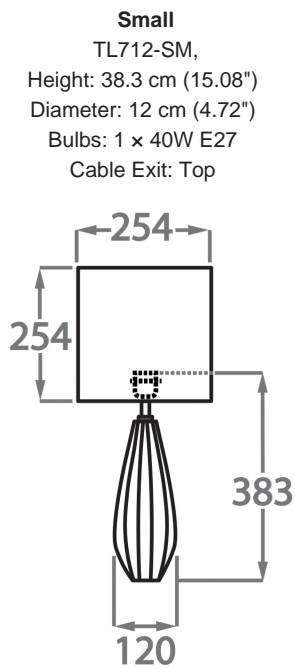

#### Recommended Shade(s) (OPTIONAL)

10" Tall Drum

**Silk Flex**

Black

Brown

Cream

Silver

## Available Sizes

---

Dimensions are measured from the base of the lamp to the middle of the bulb holder and are excluding shade

TL712-SM: Overall height with a 10" tall drum shade 59cm - 23"

TL712-LA: Overall height with a 12" tall drum shade 76cm - 30"