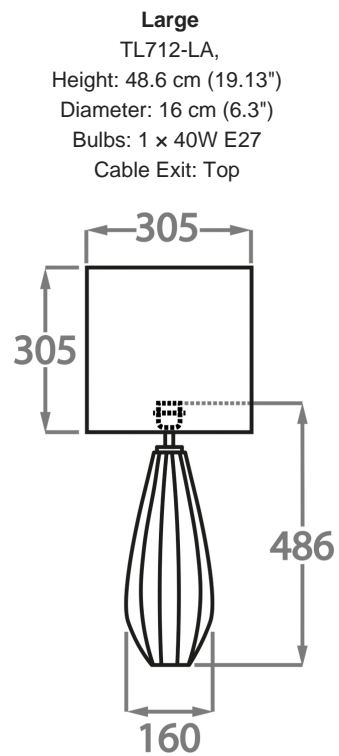

## Available Sizes

---

Dimensions are measured from the base of the lamp to the middle of the bulb holder and are excluding shade

TL712-SM: Overall height with a 10" tall drum shade 59cm - 23"

TL712-LA: Overall height with a 12" tall drum shade 76cm - 30"