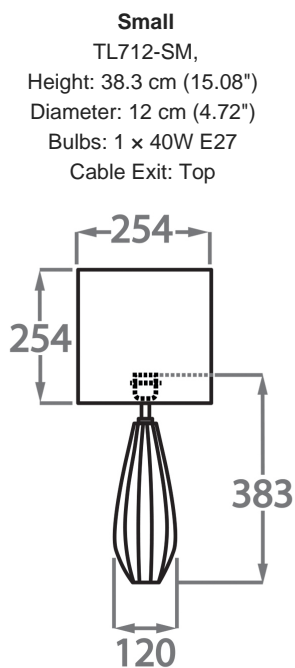

Recommended Shade(s) (OPTIONAL)

12" Tall Drum

Silk Flex

Black

Brown

Cream

Silver

Available Sizes

Dimensions are measured from the base of the lamp to the middle of the bulb holder and are excluding shade

TL712-SM: Overall height with a 10" tall drum shade 59cm - 23"

TL712-LA: Overall height with a 12" tall drum shade 76cm - 30"