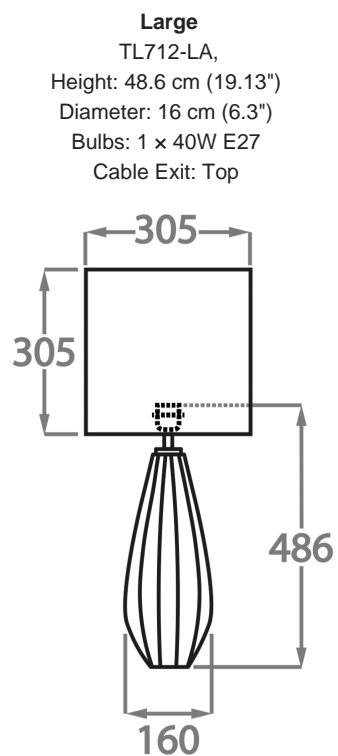

Recommended Shade(s) (OPTIONAL)

12" Tall Drum

Silk Flex

Black

Brown

Cream

Silver

Available Sizes

Dimensions are measured from the base of the lamp to the middle of the bulb holder and are excluding shade

TL712-SM: Overall height with a 10" tall drum shade 59cm - 23"

TL712-LA: Overall height with a 12" tall drum shade 76cm - 30"