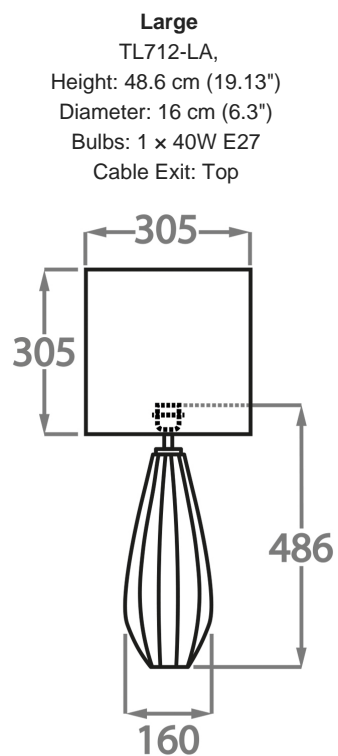

## Available Sizes

Dimensions are measured from the base of the lamp to the middle of the bulb holder and are excluding shade

TL712-SM: Overall height with a 10" tall drum shade 59cm - 23"

TL712-LA: Overall height with a 12" tall drum shade 76cm - 30"