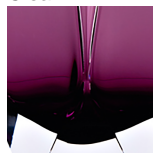

#### Metal Finish

Brushed Gold

Brushed Nickel

Polished Gold

Polished Nickel

#### Murano Glass Finish

Slate & Clear

Tobacco & Clear

Diamond Clear

Forest Green & Clear

Amethyst & Clear

#### Recommended Shade(s) (OPTIONAL)

12" Tall Drum

**Silk Flex**

Black

Brown

Cream

Silver