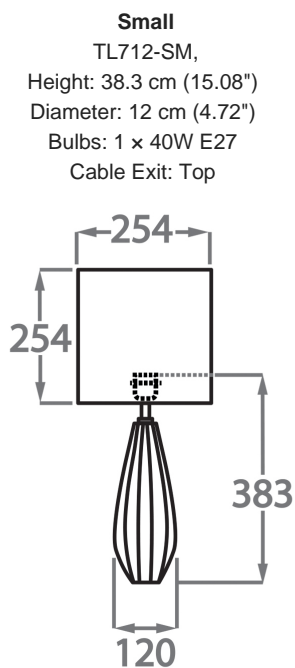

#### Recommended Shade(s) (OPTIONAL)

12" Tall Drum

**Silk Flex**

Black

Brown

Cream

Silver

## Available Sizes

Dimensions are measured from the base of the lamp to the middle of the bulb holder and are excluding shade

TL712-SM: Overall height with a 10" tall drum shade 59cm - 23"

TL712-LA: Overall height with a 12" tall drum shade 76cm - 30"