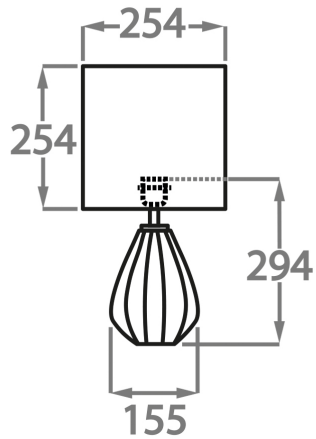

12" Tall Drum

Silk Flex

Black

Brown

Cream

Silver

Available Sizes

Size One

TL711-SM,
Height: 29.4 cm (11.57")
Diameter: 15.5 cm (6.1")
Bulbs: 1 x 40W E27
Cable Exit: Top

Size Two

TL711-LA,
Height: 43.6 cm (17.17")
Diameter: 23 cm (9.06")
Bulbs: 1 x 40W E27
Cable Exit: Top

Dimensions are measured from the base of the lamp to the middle of the bulb holder and are excluding shade

Overall height with a 12" tall drum shade 75cm - 30"

Shades are also available in Customer Own Material (COM)

Please note, due to our Diamond table lamps being individually hand made and each one being unique, there may be slight variations in colour