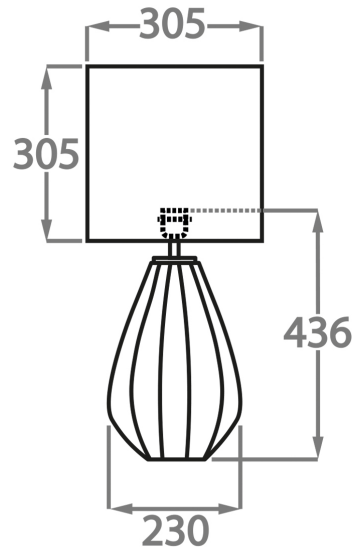

12" Tall Drum

Silk Flex

Black

Brown

Cream

Silver

Available Sizes

Size One

TL711-SM,
Height: 29.4 cm (11.57")
Diameter: 15.5 cm (6.1")
Bulbs: 1 x 40W E27
Cable Exit: Top

Size Two

TL711-LA,
Height: 43.6 cm (17.17")
Diameter: 23 cm (9.06")
Bulbs: 1 x 40W E27
Cable Exit: Top

Dimensions are measured from the base of the lamp to the middle of the bulb holder and are excluding shade

Overall height with a 12" tall drum shade 75cm - 30"

Shades are also available in Customer Own Material (COM)

Please note, due to our Diamond table lamps being individually hand made and each one being unique, there may be slight variations in colour