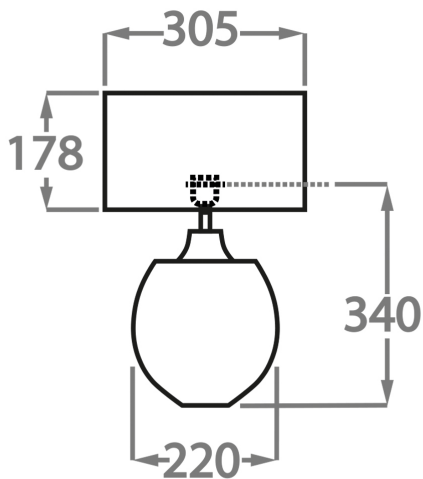

Black

Cream

Silver

Brown

Available Sizes

Size One

TL713-SM,

Height: 34 cm (13.39")

Width: 22 cm (8.66")

Depth: 10 cm (3.94")

Bulbs: 1 x 40w E27

Net Weight: 8 kg / 18 lb Cable Exit: Top

Size Two

TL713-LA,

Height: 40 cm (15.75")

Width: 28 cm (11.02")

Depth: 10 cm (3.94")

Bulbs: 1 x 40W E27

Net Weight: 10 kg / 22 lb Cable Exit: Top

Dimensions are measured from the base of the lamp to the middle of the bulb holder and are excluding shade.

Shades are also available in Customer Own Material (COM)