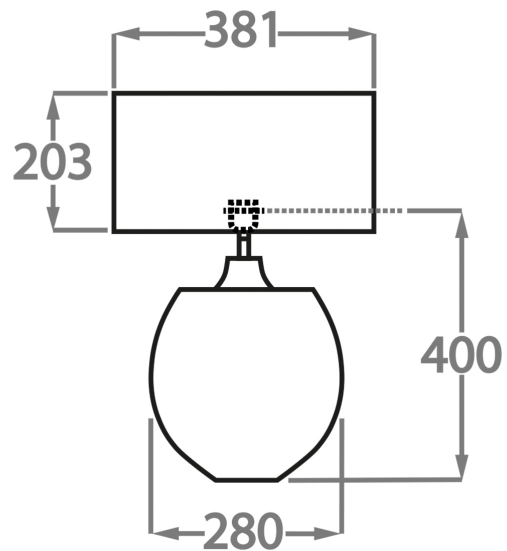

Black

Cream

Silver

Brown

Available Sizes

Size One

TL713-SM,

Height: 34 cm (13.39")

Width: 22 cm (8.66")

Depth: 10 cm (3.94")

Bulbs: 1 x 40w E27

Net Weight: 8 kg / 18 lb Cable Exit: Top

Size Two

TL713-LA,

Height: 40 cm (15.75")

Width: 28 cm (11.02")

Depth: 10 cm (3.94")

Bulbs: 1 x 40W E27

Net Weight: 10 kg / 22 lb Cable Exit: Top

Dimensions are measured from the base of the lamp to the middle of the bulb holder and are excluding shade.

Shades are also available in Customer Own Material (COM)