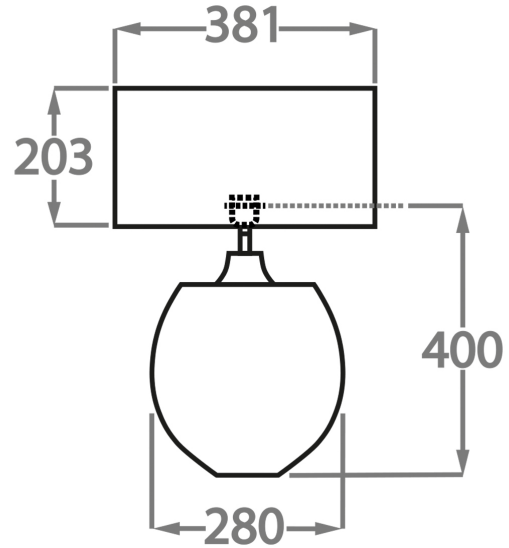

## Available Sizes

---

### Size One

TL713-SM,

Height: 34 cm (13.39")

Width: 22 cm (8.66")

Depth: 10 cm (3.94")

Bulbs: 1 x 40w E27

Net Weight: 8 kg / 18 lb Cable Exit: Top

### Size Two

TL713-LA,

Height: 40 cm (15.75")

Width: 28 cm (11.02")

Depth: 10 cm (3.94")

Bulbs: 1 x 40W E27

Net Weight: 10 kg / 22 lb Cable Exit: Top

Dimensions are measured from the base of the lamp to the middle of the bulb holder and are excluding shade.