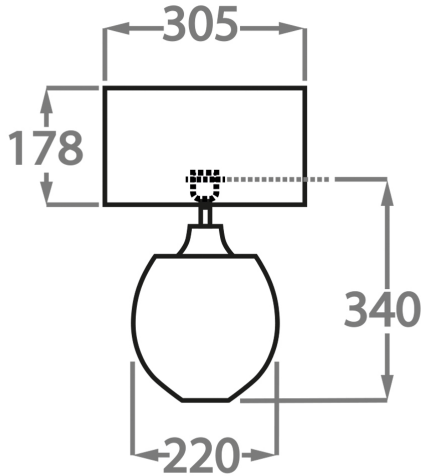

## Available Sizes

---

### Size One

TL713-SM,

Height: 34 cm (13.39")

Width: 22 cm (8.66")

Depth: 10 cm (3.94")

Bulbs: 1 x 40w E27

Net Weight: 8 kg / 18 lb Cable Exit: Top

### Size Two

TL713-LA,

Height: 40 cm (15.75")

Width: 28 cm (11.02")

Depth: 10 cm (3.94")

Bulbs: 1 x 40W E27

Net Weight: 10 kg / 22 lb Cable Exit: Top

Dimensions are measured from the base of the lamp to the middle of the bulb holder and are excluding shade.