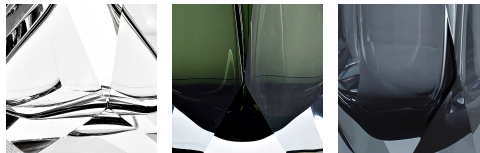

BELLA FIGURA

Diamond Column Small Lamp

TL704-SM

Collection Name

BEVERLY HILLS COLLECTION

A stunning new table lamp, which is hand-made out of 4 layers of Murano Glass and then hand-polished for up to 12 hours to create the perfect faceted octagonal diamond column. This new small size joins our elegant larger diamond column lamp and is the perfect addition to our sought-after Beverly Hills collection. These striking table lamps are also now available in a brand new two tone colourway with a solid colour encased in clear glass to add a contrasting look to these popular designs. Elegant, edgy and timelessly beautiful.

Compatible with

Yacht Club

TL704-SM in Tobacco & Clear Murano Glass with a Brushed Gold Top and a 10" Tall Drum Shade in 3998W White

Available Finishes

Metal Finish

Brushed Gold

Brushed Nickel

Murano Glass Finish