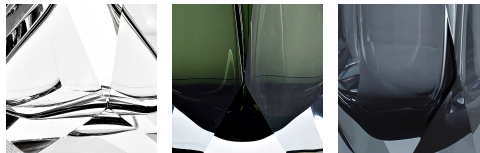

BELLA FIGURA

Diamond Column Large Lamp

TL704-LA

Collection Name

BEVERLY HILLS COLLECTION

A stunning new table lamp, which is hand-made out of 4 layers of Murano Glass and then hand-polished for up to 12 hours to create the perfect faceted octagonal diamond column. This new small size joins our elegant larger diamond column lamp and is the perfect addition to our sought-after Beverly Hills collection. These striking table lamps are also now available in a brand new two tone colourway with a solid colour encased in clear glass to add a contrasting look to these popular designs. Elegant, edgy and timelessly beautiful.

Compatible with

Yacht Club

TL704-LA in Forest Green & Clear with Brushed Gold and 12" Tall Drum Shade in Silk Linen 3998/W White

Available Finishes

Metal Finish

Brushed Gold

Brushed Nickel

Murano Glass Finish