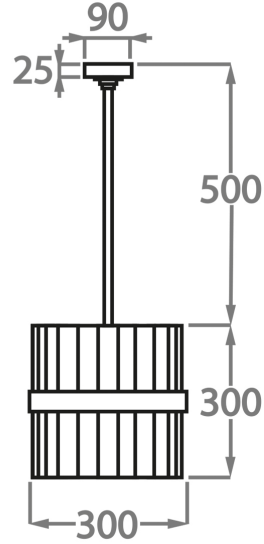

Polished Gold

Polished
Nickel

Antique
Brushed Brass

Bronze

Size One

CL121-LAN-20,
Height: 30 cm (11.81")
Diameter: 20 cm (7.87")
Bulbs: 1 x 40W E27
Net Weight: 5 kg / 11 lb

Size Two

CL121-LAN-30,
Height: 30 cm (11.81")
Diameter: 30 cm (11.81")
Bulbs: 1 x 40W E27
Net Weight: 5 kg / 11 lb

Size Three

CL121-LAN-40,
Height: 30 cm (11.81")
Diameter: 40 cm (15.75")
Bulbs: 1 x 40W E27
Net Weight: 8 kg / 17 lb

The dimensions of the supporting rod and ceiling rose are not included in the height measurements.

The standard rod and ceiling rose are 50cm (20") high from the top of the pendant, if not otherwise specified by the client.