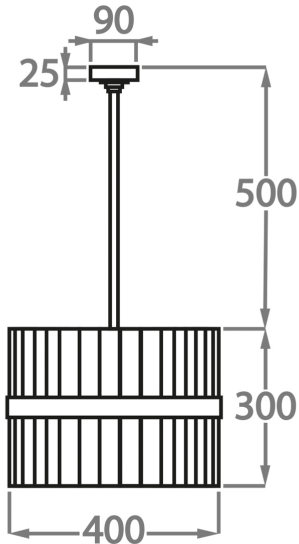

Polished Gold

Polished
Nickel

Antique
Brushed Brass

Bronze

Size One

CL121-LAN-20,
Height: 30 cm (11.81")
Diameter: 20 cm (7.87")
Bulbs: 1 x 40W E27
Net Weight: 5 kg / 11 lb

Size Two

CL121-LAN-30,
Height: 30 cm (11.81")
Diameter: 30 cm (11.81")
Bulbs: 1 x 40W E27
Net Weight: 5 kg / 11 lb

Size Three

CL121-LAN-40,
Height: 30 cm (11.81")
Diameter: 40 cm (15.75")
Bulbs: 1 x 40W E27
Net Weight: 8 kg / 17 lb

The dimensions of the supporting rod and ceiling rose are not included in the height measurements.

The standard rod and ceiling rose are 50cm (20") high from the top of the pendant, if not otherwise specified by the client.