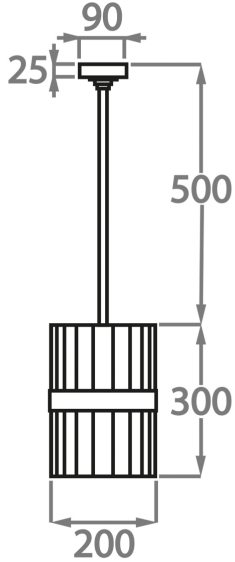

CL121-LAN-20 in Clear Lucite and Antique Brushed Brass

Available Finishes

Lucite Finish

Clear Lucite
Rods

Frosted Lucite
Rods

Metal Finish

Brushed Gold

Brushed Nickel

Polished Gold

Polished
Nickel

Antique
Brushed Brass

Bronze

Size One

CL121-LAN-20,
Height: 30 cm (11.81")
Diameter: 20 cm (7.87")
Bulbs: 1 x 40W E27
Net Weight: 5 kg / 11 lb

Size Two

CL121-LAN-30,
Height: 30 cm (11.81")
Diameter: 30 cm (11.81")
Bulbs: 1 x 40W E27
Net Weight: 5 kg / 11 lb

Size Three

CL121-LAN-40,
Height: 30 cm (11.81")
Diameter: 40 cm (15.75")
Bulbs: 1 x 40W E27
Net Weight: 8 kg / 17 lb

The dimensions of the supporting rod and ceiling rose are not included in the height measurements.

The standard rod and ceiling rose are 50cm (20") high from the top of the pendant, if not otherwise specified by the client.