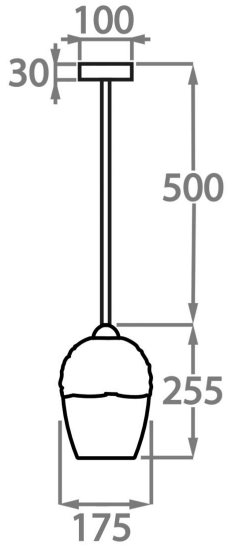

## Available Sizes

---

### One size only

CL238,

Height: 25.5 cm (10.04")

Diameter: 17.5 cm (6.89")

Bulbs: 1 x 40W E14

Net Weight: 3 kg / 7 lb

This pendant is supplied as standard with 100cm (20") of flex. More flex is available on request, this design can be adjusted on site to desired hanging drops.