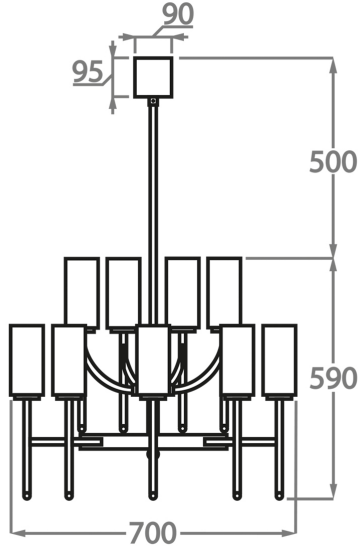

Available Sizes

8+4 Light

CL628-8+4,

Height: 59 cm (23.23")

Diameter: 70 cm (27.56")

Bulbs: 12 x 24W E14 Golf Ball Bulbs/Lamps only

Net Weight: 19 kg / 42 lb

10+5 Light

CL628-10+5,

Height: 59 cm (23.23")

Diameter: 88 cm (34.65")

Bulbs: 15 x 24W E14 Golf Ball Bulbs/Lamps only

Net Weight: 34 kg / 75 lb

The dimensions of the central rod/chain and ceiling rose are not included in the height measurements.
Standard rod/chain and ceiling rose is 50cm if not otherwise specified by customer.