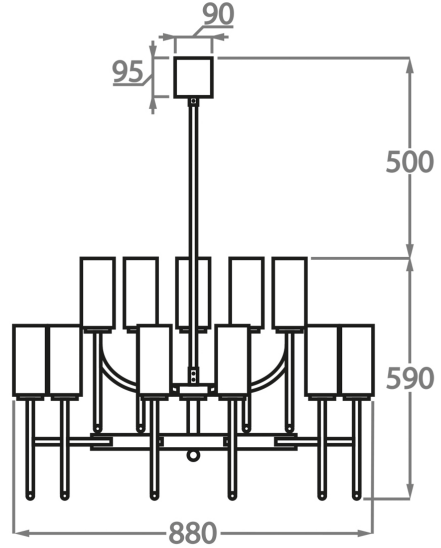

Available Sizes

8+4 Light

CL628-8+4,

Height: 59 cm (23.23")

Diameter: 70 cm (27.56")

Bulbs: 12 x 24W E14 Golf Ball Bulbs/Lamps only

Net Weight: 19 kg / 42 lb

10+5 Light

CL628-10+5,

Height: 59 cm (23.23")

Diameter: 88 cm (34.65")

Bulbs: 15 x 24W E14 Golf Ball Bulbs/Lamps only

Net Weight: 34 kg / 75 lb

The dimensions of the central rod/chain and ceiling rose are not included in the height measurements.
Standard rod/chain and ceiling rose is 50cm if not otherwise specified by customer.