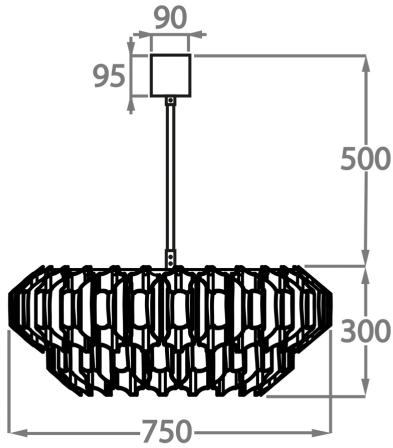

BELLA FIGURA

Pentagon 3 Chandelier

CL459

Collection Name

RETRO MURANO COLLECTION

A new take on our popular Pentagon chandelier series, the Pentagon 3 chandelier is a welcome addition. Combining both retro-chic and modern opulence, the Pentagon 3 chandelier is made up of slanted Murano glass which hang gracefully from a two tiered metal frame. This latest design is the perfect balance of craftsmanship and contemporary style.

Polished Gold

Murano Glass Finish

Clear
Pentagonal
Glass

Smoke
Pentagonal
Glass

Available Sizes

Size One

CL459-75,
Height: 30 cm (11.81")
Diameter: 75 cm (29.53")
Bulbs: 10 x 5W G9
Net Weight: 18 kg / 40 lb

Size Two

CL459-100,
Height: 30 cm (11.81")
Diameter: 100 cm (39.37")
Bulbs: 12 x 5W G9
Net Weight: 23 kg / 51 lb

Size Three

CL459-120,
Height: 30 cm (11.81")
Diameter: 120 cm (47.24")
Bulbs: 12 x 5W G9

The dimensions of the central rod and ceiling rose are not included in the height measurements. The standard rod and ceiling rose height is 50cm (20") if not otherwise specified by customer