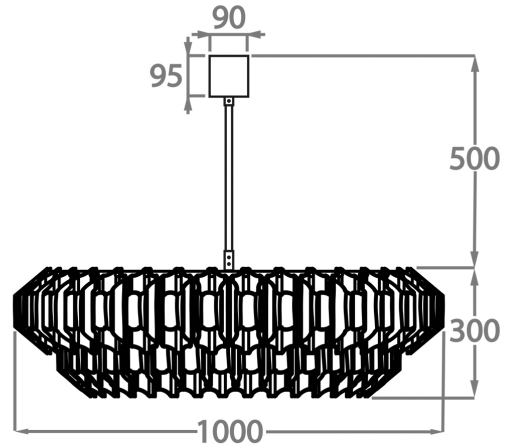

BELLA FIGURA

Pentagon 3 Chandelier

CL459

Collection Name

RETRO MURANO COLLECTION

A new take on our popular Pentagon chandelier series, the Pentagon 3 chandelier is a welcome addition. Combining both retro-chic and modern opulence, the Pentagon 3 chandelier is made up of slanted Murano glass which hang gracefully from a two tiered metal frame. This latest design is the perfect balance of craftsmanship and contemporary style.

Polished Gold

Murano Glass Finish

Clear
Pentagonal
Glass

Smoke
Pentagonal
Glass

Available Sizes

Size One

CL459-75,
Height: 30 cm (11.81")
Diameter: 75 cm (29.53")
Bulbs: 10 x 5W G9
Net Weight: 18 kg / 40 lb

Size Two

CL459-100,
Height: 30 cm (11.81")
Diameter: 100 cm (39.37")
Bulbs: 12 x 5W G9
Net Weight: 23 kg / 51 lb

Size Three

CL459-120,
Height: 30 cm (11.81")
Diameter: 120 cm (47.24")
Bulbs: 12 x 5W G9

The dimensions of the central rod and ceiling rose are not included in the height measurements. The standard rod and ceiling rose height is 50cm (20") if not otherwise specified by customer