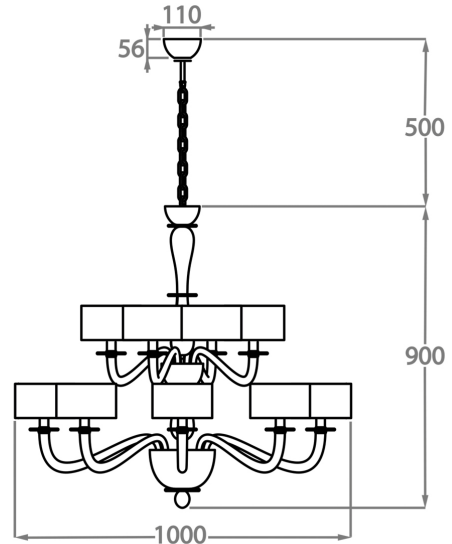

Clear Venetian Glass

Grey Venetian Glass

Smoke Venetian Glass

Available Sizes

6 Light

CL509-6,

Height: 60 cm (23.62")

Diameter: 80 cm (31.5")

Bulbs: 6 x 42W E14 Golf Ball Bulbs/Lamps only

Net Weight: 5 kg / 11 lb

8 Light

CL509-8,

Height: 70 cm (27.56")

Diameter: 100 cm (39.37")

Bulbs: 8 x 42W E14 Golf Ball Bulbs/Lamps only

Net Weight: 6 kg / 13 lb

12 Light

CL509-12,

Height: 85 cm (33.46")

Diameter: 130 cm (51.18")

Bulbs: 12 x 42W E14 Golf Ball Bulbs/Lamps only

Net Weight: 7 kg / 15 lb

8+4 Light

CL509-8+4,

Height: 90 cm (35.43")

Diameter: 100 cm (39.37")

Bulbs: 12 x 42W E14 Golf Ball Bulbs/Lamps only

Net Weight: 13 kg / 29 lb

The dimensions of the central rod/chain and ceiling rose are not included in the height measurements.
Standard rod/chain and ceiling rose is 50cm if not otherwise specified by customer.