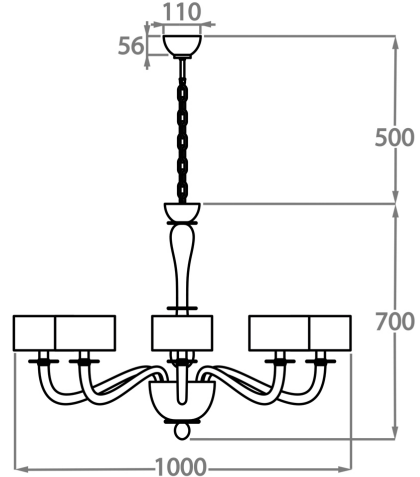

Clear Venetian Glass

Grey Venetian Glass

Smoke Venetian Glass

Available Sizes

6 Light

CL509-6,

Height: 60 cm (23.62")

Diameter: 80 cm (31.5")

Bulbs: 6 x 42W E14 Golf Ball Bulbs/Lamps only

Net Weight: 5 kg / 11 lb

8 Light

CL509-8,

Height: 70 cm (27.56")

Diameter: 100 cm (39.37")

Bulbs: 8 x 42W E14 Golf Ball Bulbs/Lamps only

Net Weight: 6 kg / 13 lb

12 Light

CL509-12,

Height: 85 cm (33.46")

Diameter: 130 cm (51.18")

Bulbs: 12 x 42W E14 Golf Ball Bulbs/Lamps only

Net Weight: 7 kg / 15 lb

8+4 Light

CL509-8+4,

Height: 90 cm (35.43")

Diameter: 100 cm (39.37")

Bulbs: 12 x 42W E14 Golf Ball Bulbs/Lamps only

Net Weight: 13 kg / 29 lb

The dimensions of the central rod/chain and ceiling rose are not included in the height measurements.
Standard rod/chain and ceiling rose is 50cm if not otherwise specified by customer.