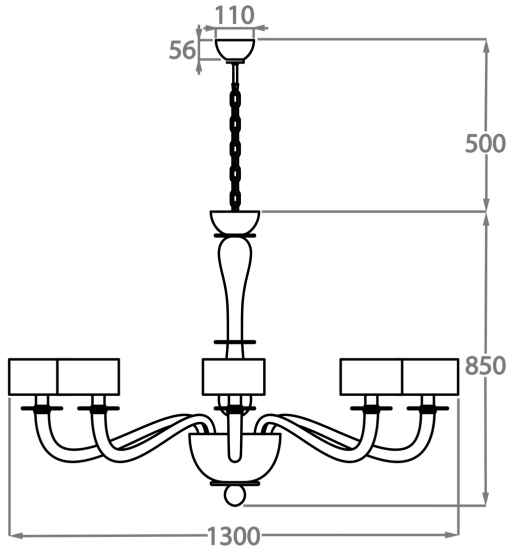

Clear Venetian Glass

Grey Venetian Glass

Smoke Venetian Glass

Available Sizes

6 Light

CL509-6,

Height: 60 cm (23.62")

Diameter: 80 cm (31.5")

Bulbs: 6 x 42W E14 Golf Ball Bulbs/Lamps only

Net Weight: 5 kg / 11 lb

8 Light

CL509-8,

Height: 70 cm (27.56")

Diameter: 100 cm (39.37")

Bulbs: 8 x 42W E14 Golf Ball Bulbs/Lamps only

Net Weight: 6 kg / 13 lb

12 Light

CL509-12,

Height: 85 cm (33.46")

Diameter: 130 cm (51.18")

Bulbs: 12 x 42W E14 Golf Ball Bulbs/Lamps only

Net Weight: 7 kg / 15 lb

8+4 Light

CL509-8+4,

Height: 90 cm (35.43")

Diameter: 100 cm (39.37")

Bulbs: 12 x 42W E14 Golf Ball Bulbs/Lamps only

Net Weight: 13 kg / 29 lb

The dimensions of the central rod/chain and ceiling rose are not included in the height measurements.
Standard rod/chain and ceiling rose is 50cm if not otherwise specified by customer.