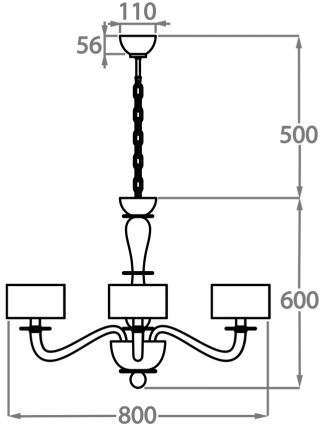

Clear Venetian Glass

Grey Venetian Glass

Smoke Venetian Glass

Available Sizes

6 Light

CL509-6,

Height: 60 cm (23.62")

Diameter: 80 cm (31.5")

Bulbs: 6 x 42W E14 Golf Ball Bulbs/Lamps only

Net Weight: 5 kg / 11 lb

8 Light

CL509-8,

Height: 70 cm (27.56")

Diameter: 100 cm (39.37")

Bulbs: 8 x 42W E14 Golf Ball Bulbs/Lamps only

Net Weight: 6 kg / 13 lb

12 Light

CL509-12,

Height: 85 cm (33.46")

Diameter: 130 cm (51.18")

Bulbs: 12 x 42W E14 Golf Ball Bulbs/Lamps only

Net Weight: 7 kg / 15 lb

8+4 Light

CL509-8+4,

Height: 90 cm (35.43")

Diameter: 100 cm (39.37")

Bulbs: 12 x 42W E14 Golf Ball Bulbs/Lamps only

Net Weight: 13 kg / 29 lb

The dimensions of the central rod/chain and ceiling rose are not included in the height measurements.
Standard rod/chain and ceiling rose is 50cm if not otherwise specified by customer.