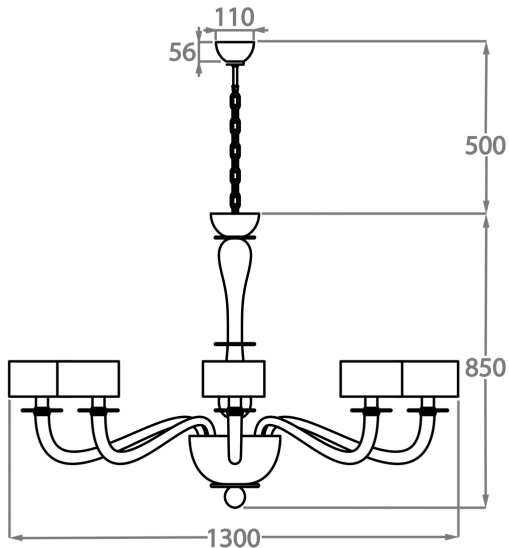

Murano Glass Finish

Clear Venetian Glass

Grey Venetian Glass

Smoke Venetian Glass

Available Sizes

6 Light

CL509-6,

Height: 60 cm (23.62")

Diameter: 80 cm (31.5")

Bulbs: 6 x 42W E14 Golf Ball Bulbs/Lamps only

Net Weight: 6 kg / 13 lb

8 Light

CL509-8,

Height: 70 cm (27.56")

Diameter: 100 cm (39.37")

Bulbs: 8 x 42W E14 Golf Ball Bulbs/Lamps only

Net Weight: 6 kg / 11 lb

12 Light

CL509-12,

Height: 85 cm (33.46")

Diameter: 130 cm (51.18")

Bulbs: 12 x 42W E14 Golf Ball Bulbs/Lamps only

Net Weight: 7 kg / 15 lb

8+4 Light

CL509-8+4,

Height: 90 cm (35.43")

Diameter: 100 cm (39.37")

Bulbs: 12 x 42W E14 Golf Ball Bulbs/Lamps only

Net Weight: 13 kg / 29 lb

The dimensions of the central rod/chain and ceiling rose are not included in the height measurements.
Standard rod/chain and ceiling rose is 50cm if not otherwise specified by customer.