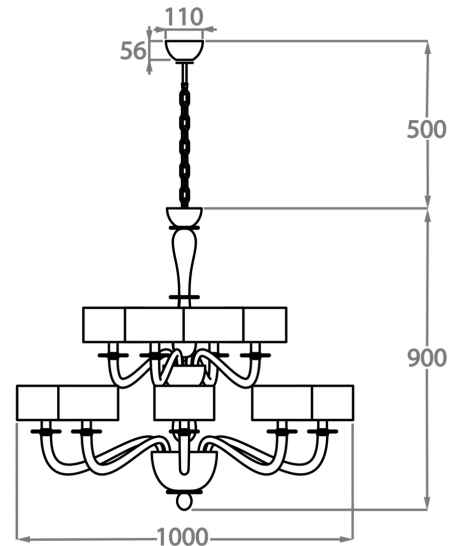

Murano Glass Finish

Clear Venetian Glass

Grey Venetian Glass

Smoke Venetian Glass

Available Sizes

6 Light

CL509-6,

Height: 60 cm (23.62")

Diameter: 80 cm (31.5")

Bulbs: 6 x 42W E14 Golf Ball Bulbs/Lamps only

Net Weight: 6 kg / 13 lb

8 Light

CL509-8,

Height: 70 cm (27.56")

Diameter: 100 cm (39.37")

Bulbs: 8 x 42W E14 Golf Ball Bulbs/Lamps only

Net Weight: 6 kg / 11 lb

12 Light

CL509-12,

Height: 85 cm (33.46")

Diameter: 130 cm (51.18")

Bulbs: 12 x 42W E14 Golf Ball Bulbs/Lamps only

Net Weight: 7 kg / 15 lb

8+4 Light

CL509-8+4,

Height: 90 cm (35.43")

Diameter: 100 cm (39.37")

Bulbs: 12 x 42W E14 Golf Ball Bulbs/Lamps only

Net Weight: 13 kg / 29 lb

The dimensions of the central rod/chain and ceiling rose are not included in the height measurements.
Standard rod/chain and ceiling rose is 50cm if not otherwise specified by customer.