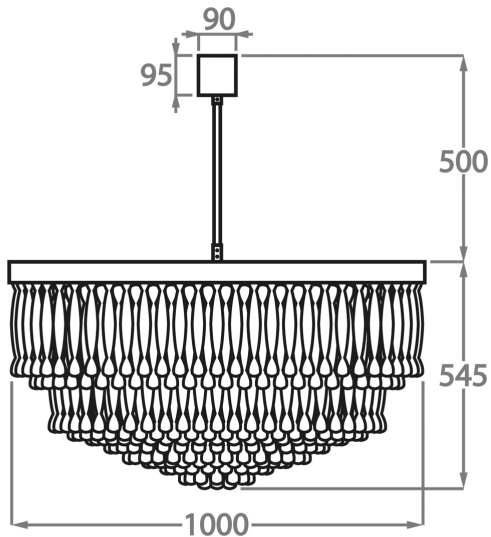

#### Murano Glass Finish

Clear Ribbon Glass

Clear & Smoke Ribbon Glass

Available Sizes

**Size One**

CL464-60,  
Height: 52 cm (20.47")  
Diameter: 60 cm (23.62")  
Bulbs: 6 x 40W E27  
Net Weight: 55 kg / 121 lb

**Size Two**

CL464-80,  
Height: 51 cm (20.08")  
Diameter: 80 cm (31.5")  
Bulbs: 9 x 40W E27  
Net Weight: 90 kg / 198 lb

**Size Three**

CL464-100,  
Height: 54.5 cm (21.46")  
Diameter: 100 cm (39.37")  
Bulbs: 12 x 40W E27  
Net Weight: 140 kg / 309 lb

The dimensions of the central rod and ceiling rose are not included in the height measurements. The standard rod and ceiling rose height is 50cm (20") if not otherwise specified by customer.

Min. height with rod/chain is 15cm including ceiling rose.

Max. height with rod is 100-120cm. Longer lengths will be made in sections.