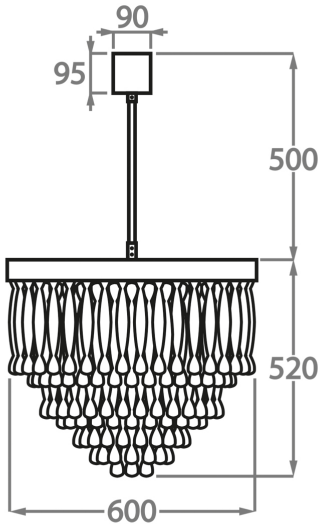

#### Murano Glass Finish

Clear Ribbon Glass

Clear & Smoke Ribbon Glass

Available Sizes

**Size One**

CL464-60,  
Height: 52 cm (20.47")  
Diameter: 60 cm (23.62")  
Bulbs: 6 x 40W E27  
Net Weight: 55 kg / 121 lb

**Size Two**

CL464-80,  
Height: 51 cm (20.08")  
Diameter: 80 cm (31.5")  
Bulbs: 9 x 40W E27  
Net Weight: 90 kg / 198 lb

**Size Three**

CL464-100,  
Height: 54.5 cm (21.46")  
Diameter: 100 cm (39.37")  
Bulbs: 12 x 40W E27  
Net Weight: 140 kg / 309 lb

The dimensions of the central rod and ceiling rose are not included in the height measurements. The standard rod and ceiling rose height is 50cm (20") if not otherwise specified by customer.

Min. height with rod/chain is 15cm including ceiling rose.

Max. height with rod is 100-120cm. Longer lengths will be made in sections.