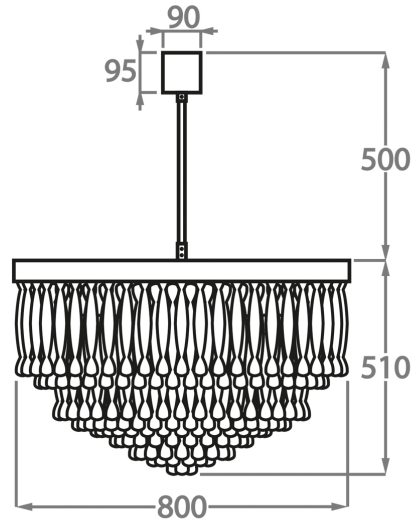

#### Murano Glass Finish

Clear Ribbon Glass

Clear & Smoke Ribbon Glass

Available Sizes

**Size One**

CL464-60,  
Height: 52 cm (20.47")  
Diameter: 60 cm (23.62")  
Bulbs: 6 x 40W E27  
Net Weight: 55 kg / 121 lb

**Size Two**

CL464-80,  
Height: 51 cm (20.08")  
Diameter: 80 cm (31.5")  
Bulbs: 9 x 40W E27  
Net Weight: 90 kg / 198 lb

**Size Three**

CL464-100,  
Height: 54.5 cm (21.46")  
Diameter: 100 cm (39.37")  
Bulbs: 12 x 40W E27  
Net Weight: 140 kg / 309 lb

The dimensions of the central rod and ceiling rose are not included in the height measurements. The standard rod and ceiling rose height is 50cm (20") if not otherwise specified by customer.

Min. height with rod/chain is 15cm including ceiling rose.

Max. height with rod is 100-120cm. Longer lengths will be made in sections.