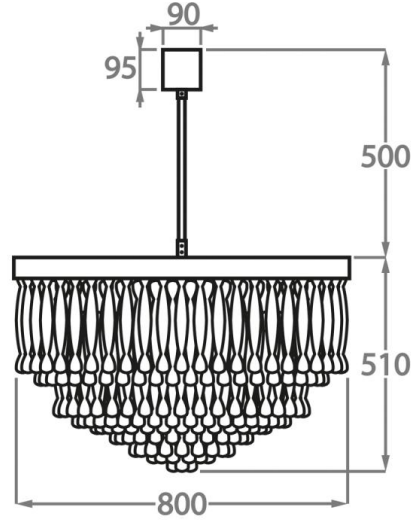

Clear Ribbon
Glass

Clear & Smoke
Ribbon Glass

Available Sizes

Size One

CL464-60,
Height: 52 cm (20.47")
Diameter: 60 cm (23.62")
Bulbs: 6 x 40W E27
Net Weight: 55 kg / 121 lb

Size Two

CL464-80,
Height: 51 cm (20.08")
Diameter: 80 cm (31.5")
Bulbs: 9 x 40W E27
Net Weight: 90 kg / 198 lb

Size Three

CL464-100,
Height: 54.5 cm (21.46")
Diameter: 100 cm (39.37")
Bulbs: 12 x 40W E27
Net Weight: 140 kg / 309 lb

The dimensions of the central rod and ceiling rose are not included in the height measurements. The standard rod and ceiling rose height is 50cm (20") if not otherwise specified by customer.

Min. height with rod/chain is 15cm including ceiling rose.

Max. height with rod is 100-120cm. Longer lengths will be made in sections.