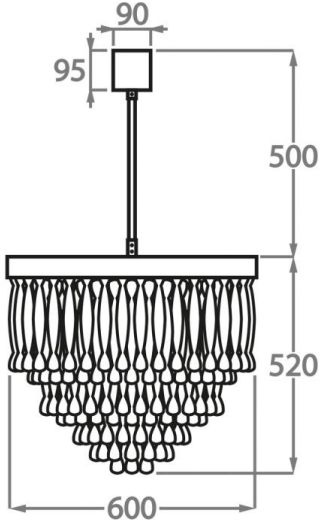

Clear Ribbon
Glass

Clear & Smoke
Ribbon Glass

Available Sizes

Size One

CL464-60,
Height: 52 cm (20.47")
Diameter: 60 cm (23.62")
Bulbs: 6 x 40W E27
Net Weight: 55 kg / 121 lb

Size Two

CL464-80,
Height: 51 cm (20.08")
Diameter: 80 cm (31.5")
Bulbs: 9 x 40W E27
Net Weight: 90 kg / 198 lb

Size Three

CL464-100,
Height: 54.5 cm (21.46")
Diameter: 100 cm (39.37")
Bulbs: 12 x 40W E27
Net Weight: 140 kg / 309 lb

The dimensions of the central rod and ceiling rose are not included in the height measurements. The standard rod and ceiling rose height is 50cm (20") if not otherwise specified by customer.

Min. height with rod/chain is 15cm including ceiling rose.

Max. height with rod is 100-120cm. Longer lengths will be made in sections.