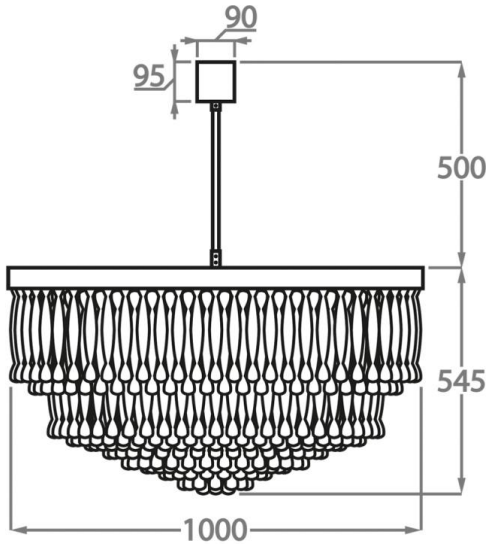

Clear Ribbon
Glass

Clear & Smoke
Ribbon Glass

Available Sizes

Size One

CL464-60,
Height: 52 cm (20.47")
Diameter: 60 cm (23.62")
Bulbs: 6 x 40W E27
Net Weight: 55 kg / 121 lb

Size Two

CL464-80,
Height: 51 cm (20.08")
Diameter: 80 cm (31.5")
Bulbs: 9 x 40W E27
Net Weight: 90 kg / 198 lb

Size Three

CL464-100,
Height: 54.5 cm (21.46")
Diameter: 100 cm (39.37")
Bulbs: 12 x 40W E27
Net Weight: 140 kg / 309 lb

The dimensions of the central rod and ceiling rose are not included in the height measurements. The standard rod and ceiling rose height is 50cm (20") if not otherwise specified by customer.

Min. height with rod/chain is 15cm including ceiling rose.

Max. height with rod is 100-120cm. Longer lengths will be made in sections.