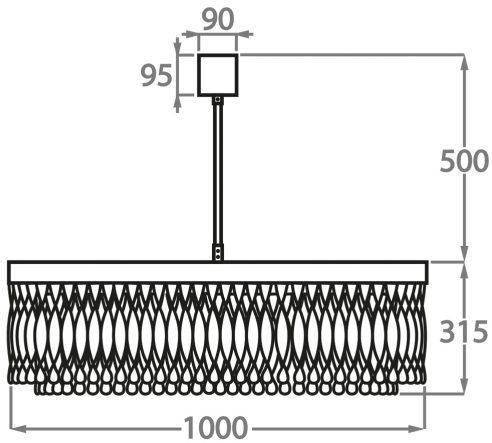

Murano Glass Finish

Clear Ribbon
Glass

Clear & Smoke
Ribbon Glass

Available Sizes

Size One

CL464-3T-60,
Height: 31.5 cm (12.4")
Diameter: 60 cm (23.62")
Bulbs: 9 x 2.5W LED G9
Net Weight: 27 kg / 60 lb

Size Two

CL464-3T-80,
Height: 31.5 cm (12.4")
Diameter: 80 cm (31.5")
Bulbs: 12 x 2.5W LED G9
Net Weight: 37 kg / 82 lb

Size Three

CL464-3T-100,
Height: 31.5 cm (12.4")
Diameter: 100 cm (39.37")
Bulbs: 15 x 2.5W LED G9
Net Weight: 47 kg / 104 lb

The dimensions of the central rod and ceiling rose are not included in the height measurements. The standard rod and ceiling rose height is 50cm (20") if not otherwise specified by customer.

Min. height with rod/chain is 15cm including ceiling rose.

Max. height with rod is 100-120cm. Longer lengths will be made in sections.

Finish note: Due to the nature of our hand made product our finishes can vary from piece to piece. Please be aware studio lighting can affect tone of metals and alter material appearance slightly. For more details, speak to your sales advisor who may be able to organise sampling upon request.