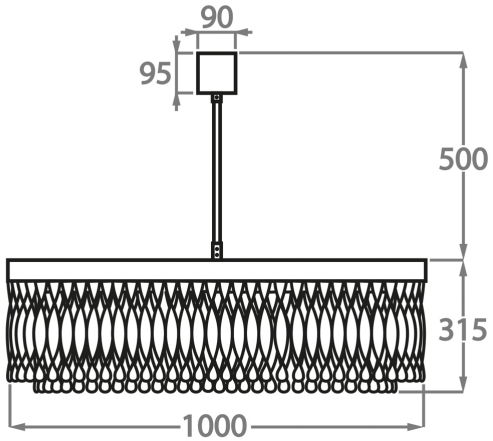

Murano Glass Finish

Clear Ribbon Glass

Clear & Smoke Ribbon Glass

Available Sizes

Size One

CL464-3T-60,
Height: 31.5 cm (12.4")
Diameter: 60 cm (23.62")
Bulbs: 9 x 2.5W LED G9
Net Weight: 27 kg / 60 lb

Size Two

CL464-3T-80,
Height: 31.5 cm (12.4")
Diameter: 80 cm (31.5")
Bulbs: 12 x 2.5W LED G9
Net Weight: 37 kg / 82 lb

Size Three

CL464-3T-100,
Height: 31.5 cm (12.4")
Diameter: 100 cm (39.37")
Bulbs: 15 x 2.5W LED G9
Net Weight: 47 kg / 104 lb

The dimensions of the central rod and ceiling rose are not included in the height measurements. The standard rod and ceiling rose height is 50cm (20") if not otherwise specified by customer.

Min. height with rod/chain is 15cm including ceiling rose.