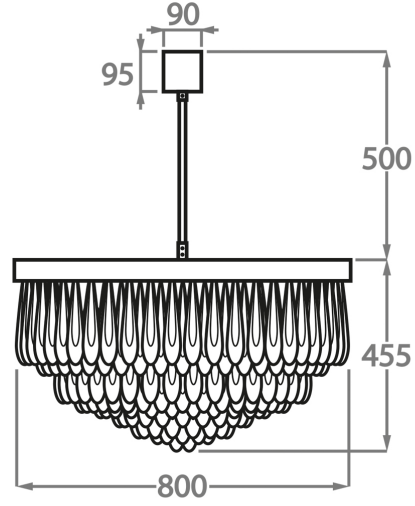

Murano Glass Finish

Clear Scalloped Glass

Clear & Smoke Scalloped Glass

Available Sizes

Size One

CL463-60,
Height: 46 cm (18.11")
Diameter: 60 cm (23.62")
Bulbs: 6 x 40W E27
Net Weight: 40 kg / 88 lb

Size Two

CL463-80,
Height: 45.5 cm (17.91")
Diameter: 80 cm (31.5")
Bulbs: 9 x 40W E27
Net Weight: 70 kg / 154 lb

Size Three

CL463-100,
Height: 49 cm (19.29")
Diameter: 100 cm (39.37")
Bulbs: 12 x 40W E27
Net Weight: 95 kg / 209 lb

The dimensions of the central rod and ceiling rose are not included in the height measurements. The standard rod and ceiling rose height is 50cm (20") if not otherwise specified by customer.

Min. height with rod/chain is 15cm including ceiling rose.

Max. height with rod is 100-120cm. Longer lengths will be made in sections.