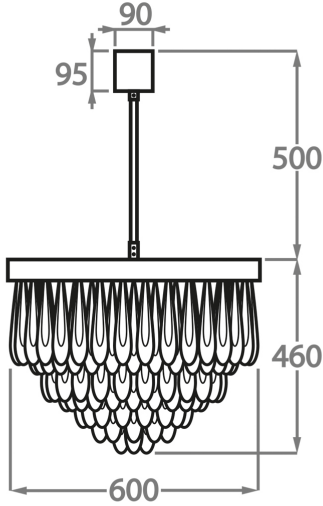

Murano Glass Finish

Clear Scalloped Glass

Clear & Smoke Scalloped Glass

Available Sizes

Size One

CL463-60,
Height: 46 cm (18.11")
Diameter: 60 cm (23.62")
Bulbs: 6 x 40W E27
Net Weight: 40 kg / 88 lb

Size Two

CL463-80,
Height: 45.5 cm (17.91")
Diameter: 80 cm (31.5")
Bulbs: 9 x 40W E27
Net Weight: 70 kg / 154 lb

Size Three

CL463-100,
Height: 49 cm (19.29")
Diameter: 100 cm (39.37")
Bulbs: 12 x 40W E27
Net Weight: 95 kg / 209 lb

The dimensions of the central rod and ceiling rose are not included in the height measurements. The standard rod and ceiling rose height is 50cm (20") if not otherwise specified by customer.

Min. height with rod/chain is 15cm including ceiling rose.

Max. height with rod is 100-120cm. Longer lengths will be made in sections.