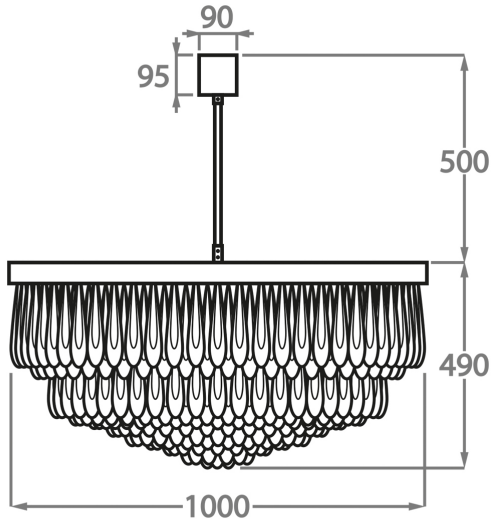

Murano Glass Finish

Clear Scalloped Glass

Clear & Smoke Scalloped Glass

Available Sizes

Size One

CL463-60,
Height: 46 cm (18.11")
Diameter: 60 cm (23.62")
Bulbs: 6 x 40W E27
Net Weight: 40 kg / 88 lb

Size Two

CL463-80,
Height: 45.5 cm (17.91")
Diameter: 80 cm (31.5")
Bulbs: 9 x 40W E27
Net Weight: 70 kg / 154 lb

Size Three

CL463-100,
Height: 49 cm (19.29")
Diameter: 100 cm (39.37")
Bulbs: 12 x 40W E27
Net Weight: 95 kg / 209 lb

The dimensions of the central rod and ceiling rose are not included in the height measurements. The standard rod and ceiling rose height is 50cm (20") if not otherwise specified by customer.

Min. height with rod/chain is 15cm including ceiling rose.

Max. height with rod is 100-120cm. Longer lengths will be made in sections.