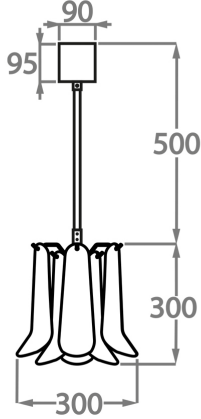

Murano Glass Finish

Satin Dahlia
Glass

Smoke Dahlia
Glass

Clear Dahlia
Glass

Size One

CL461-30,
Height: 30 cm (11.81")
Diameter: 30 cm (11.81")
Bulbs: 1 x 40W E27
Net Weight: 8 kg / 18 lb

Size Two

CL461-45,
Height: 44 cm (17.32")
Diameter: 45 cm (17.72")
Bulbs: 4 x 40W E27
Net Weight: 14 kg / 31 lb

Size Three

CL461-60,
Height: 55 cm (21.65")
Diameter: 60 cm (23.62")
Bulbs: 5 x 40W 40W
Net Weight: 20 kg / 45 lb

Size Four

CL461-75,
Height: 60 cm (23.62")
Diameter: 75 cm (29.53")
Bulbs: 7 x 40W E27
Net Weight: 30 kg / 66 lb

Size Five

CL461-100,
Height: 66 cm (25.98")
Diameter: 100 cm (39.37")
Bulbs: 9 x 40W E27
Net Weight: 42 kg / 93 lb

The dimensions of the central rod/chain and ceiling rose are not included in the height measurements.
Standard rod/chain and ceiling rose is 50cm if not otherwise specified by customer.