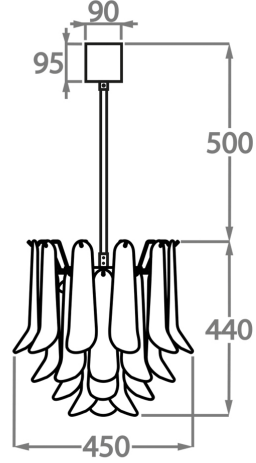

Murano Glass Finish

Satin Dahlia
Glass

Smoke Dahlia
Glass

Clear Dahlia
Glass

Size One

CL461-30,
Height: 30 cm (11.81")
Diameter: 30 cm (11.81")
Bulbs: 1 x 40W E27
Net Weight: 8 kg / 18 lb

Size Two

CL461-45,
Height: 44 cm (17.32")
Diameter: 45 cm (17.72")
Bulbs: 4 x 40W E27
Net Weight: 14 kg / 31 lb

Size Three

CL461-60,
Height: 55 cm (21.65")
Diameter: 60 cm (23.62")
Bulbs: 5 x 40W 40W
Net Weight: 20 kg / 45 lb

Size Four

CL461-75,
Height: 60 cm (23.62")
Diameter: 75 cm (29.53")
Bulbs: 7 x 40W E27
Net Weight: 30 kg / 66 lb

Size Five

CL461-100,
Height: 66 cm (25.98")
Diameter: 100 cm (39.37")
Bulbs: 9 x 40W E27
Net Weight: 42 kg / 93 lb

The dimensions of the central rod/chain and ceiling rose are not included in the height measurements.
Standard rod/chain and ceiling rose is 50cm if not otherwise specified by customer.