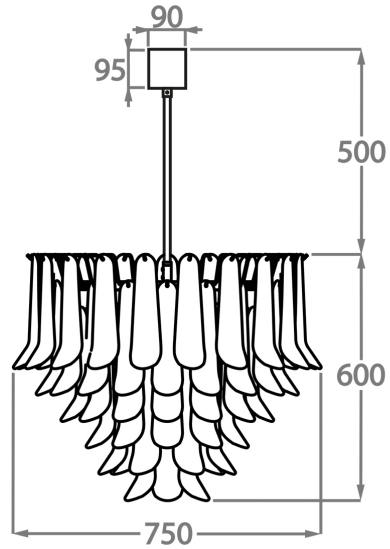

Murano Glass Finish

Satin Dahlia
Glass

Smoke Dahlia
Glass

Clear Dahlia
Glass

Size One

CL461-30,
Height: 30 cm (11.81")
Diameter: 30 cm (11.81")
Bulbs: 1 x 40W E27
Net Weight: 8 kg / 18 lb

Size Two

CL461-45,
Height: 44 cm (17.32")
Diameter: 45 cm (17.72")
Bulbs: 4 x 40W E27
Net Weight: 14 kg / 31 lb

Size Three

CL461-60,
Height: 55 cm (21.65")
Diameter: 60 cm (23.62")
Bulbs: 5 x 40W 40W
Net Weight: 20 kg / 45 lb

Size Four

CL461-75,
Height: 60 cm (23.62")
Diameter: 75 cm (29.53")
Bulbs: 7 x 40W E27
Net Weight: 30 kg / 66 lb

Size Five

CL461-100,
Height: 66 cm (25.98")
Diameter: 100 cm (39.37")
Bulbs: 9 x 40W E27
Net Weight: 42 kg / 93 lb

The dimensions of the central rod/chain and ceiling rose are not included in the height measurements.
Standard rod/chain and ceiling rose is 50cm if not otherwise specified by customer.