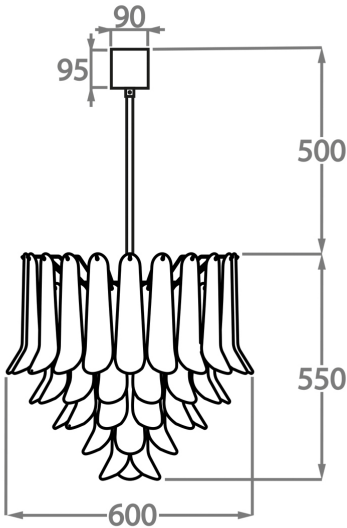

Murano Glass Finish

Satin Dahlia
Glass

Smoke Dahlia
Glass

Clear Dahlia
Glass

Size One

CL461-30,
Height: 30 cm (11.81")
Diameter: 30 cm (11.81")
Bulbs: 1 x 40W E27
Net Weight: 8 kg / 18 lb

Size Two

CL461-45,
Height: 44 cm (17.32")
Diameter: 45 cm (17.72")
Bulbs: 4 x 40W E27
Net Weight: 14 kg / 31 lb

Size Three

CL461-60,
Height: 55 cm (21.65")
Diameter: 60 cm (23.62")
Bulbs: 5 x 40W 40W
Net Weight: 20 kg / 45 lb

Size Four

CL461-75,
Height: 60 cm (23.62")
Diameter: 75 cm (29.53")
Bulbs: 7 x 40W E27
Net Weight: 30 kg / 66 lb

Size Five

CL461-100,
Height: 66 cm (25.98")
Diameter: 100 cm (39.37")
Bulbs: 9 x 40W E27
Net Weight: 42 kg / 93 lb

The dimensions of the central rod/chain and ceiling rose are not included in the height measurements.
Standard rod/chain and ceiling rose is 50cm if not otherwise specified by customer.