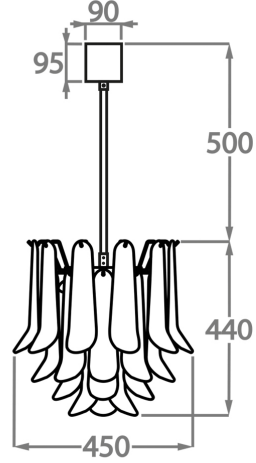

#### Murano Glass Finish

Satin Dahlia  
Glass

Smoke Dahlia  
Glass

Clear Dahlia  
Glass

**Size One**

CL461-30,  
Height: 30 cm (11.81")  
Diameter: 30 cm (11.81")  
Bulbs: 1 x 40W E27  
Net Weight: 8 kg / 18 lb

**Size Two**

CL461-45,  
Height: 44 cm (17.32")  
Diameter: 45 cm (17.72")  
Bulbs: 4 x 40W E27  
Net Weight: 14 kg / 31 lb

**Size Three**

CL461-60,  
Height: 55 cm (21.65")  
Diameter: 60 cm (23.62")  
Bulbs: 5 x 40W 40w  
Net Weight: 20 kg / 45 lb

**Size Four**

CL461-75,  
Height: 60 cm (23.62")  
Diameter: 75 cm (29.53")  
Bulbs: 7 x 40W E27  
Net Weight: 30 kg / 66 lb

**Size Five**

CL461-100,  
Height: 66 cm (25.98")  
Diameter: 100 cm (39.37")  
Bulbs: 9 x 40W E27  
Net Weight: 42 kg / 93 lb

The dimensions of the central rod/chain and ceiling rose are not included in the height measurements.  
Standard rod/chain and ceiling rose is 50cm if not otherwise specified by customer.