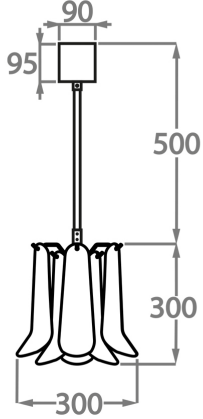

#### Murano Glass Finish

Satin Dahlia  
Glass

Smoke Dahlia  
Glass

Clear Dahlia  
Glass

**Size One**

CL461-30,  
Height: 30 cm (11.81")  
Diameter: 30 cm (11.81")  
Bulbs: 1 x 40W E27  
Net Weight: 8 kg / 18 lb

**Size Two**

CL461-45,  
Height: 44 cm (17.32")  
Diameter: 45 cm (17.72")  
Bulbs: 4 x 40W E27  
Net Weight: 14 kg / 31 lb

**Size Three**

CL461-60,  
Height: 55 cm (21.65")  
Diameter: 60 cm (23.62")  
Bulbs: 5 x 40W 40w  
Net Weight: 20 kg / 45 lb

**Size Four**

CL461-75,  
Height: 60 cm (23.62")  
Diameter: 75 cm (29.53")  
Bulbs: 7 x 40W E27  
Net Weight: 30 kg / 66 lb

**Size Five**

CL461-100,  
Height: 66 cm (25.98")  
Diameter: 100 cm (39.37")  
Bulbs: 9 x 40W E27  
Net Weight: 42 kg / 93 lb

The dimensions of the central rod/chain and ceiling rose are not included in the height measurements.  
Standard rod/chain and ceiling rose is 50cm if not otherwise specified by customer.