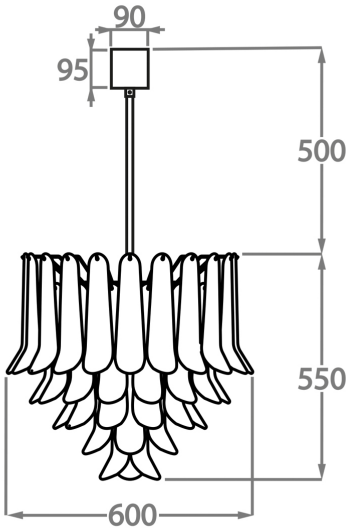

#### Murano Glass Finish

Satin Dahlia  
Glass

Smoke Dahlia  
Glass

Clear Dahlia  
Glass

**Size One**

CL461-30,  
Height: 30 cm (11.81")  
Diameter: 30 cm (11.81")  
Bulbs: 1 x 40W E27  
Net Weight: 8 kg / 18 lb

**Size Two**

CL461-45,  
Height: 44 cm (17.32")  
Diameter: 45 cm (17.72")  
Bulbs: 4 x 40W E27  
Net Weight: 14 kg / 31 lb

**Size Three**

CL461-60,  
Height: 55 cm (21.65")  
Diameter: 60 cm (23.62")  
Bulbs: 5 x 40W 40w  
Net Weight: 20 kg / 45 lb

**Size Four**

CL461-75,  
Height: 60 cm (23.62")  
Diameter: 75 cm (29.53")  
Bulbs: 7 x 40W E27  
Net Weight: 30 kg / 66 lb

**Size Five**

CL461-100,  
Height: 66 cm (25.98")  
Diameter: 100 cm (39.37")  
Bulbs: 9 x 40W E27  
Net Weight: 42 kg / 93 lb

The dimensions of the central rod/chain and ceiling rose are not included in the height measurements.  
Standard rod/chain and ceiling rose is 50cm if not otherwise specified by customer.