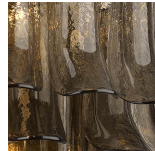

BELLA FIGURA

Dahlia Chandelier

CL461

Collection Name

RETRO MURANO COLLECTION

Combining modernity with classic design and elegance, the new Dahlia chandelier is a more contemporary take on its predecessor the Petal chandelier. Inspired by the delicate petals that adorn the opulent Dahlia flower, each piece of glass hangs beautifully from the ceiling frame in either smoke, satin or clear Murano glass.

Compatible with

Bathroom

CL461-45 in Smoke Murano Glass and Brushed Dark Bronze

Available Finishes

Metal Finish

Chrome

Polished Gold

Brushed Dark
Bronze

Murano Glass Finish

Satin Dahlia
Glass

Smoke Dahlia
Glass

Clear Dahlia
Glass

Size One

CL461-30,
Height: 30 cm (11.81")
Diameter: 30 cm (11.81")
Bulbs: 1 x 40W E27
Net Weight: 8 kg / 18 lb

Size Two

CL461-45,
Height: 44 cm (17.32")
Diameter: 45 cm (17.72")
Bulbs: 4 x 40W E27
Net Weight: 14 kg / 31 lb