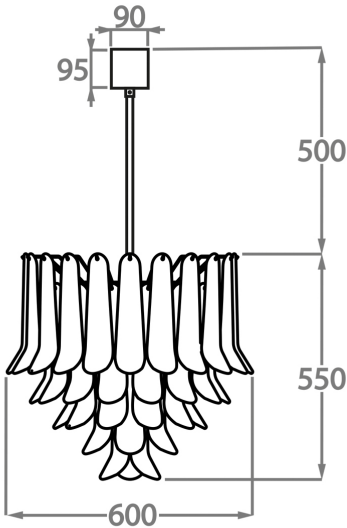

Murano Glass Finish

Satin Dahlia
Glass

Smoke Dahlia
Glass

Clear Dahlia
Glass

Size One

CL461-30,
Height: 30 cm (11.81")
Diameter: 30 cm (11.81")
Bulbs: 1 x 40W E27
Net Weight: 8 kg / 18 lb

Size Two

CL461-45,
Height: 44 cm (17.32")
Diameter: 45 cm (17.72")
Bulbs: 4 x 40W E27
Net Weight: 14 kg / 31 lb

Size Three

CL461-60,
Height: 55 cm (21.65")
Diameter: 60 cm (23.62")
Bulbs: 5 x 40W 40w
Net Weight: 20 kg / 44 lb

Size Four

CL461-75,
Height: 60 cm (23.62")
Diameter: 75 cm (29.53")
Bulbs: 7 x 40W E27
Net Weight: 30 kg / 66 lb

Size Five

CL461-100,
Height: 66 cm (25.98")
Diameter: 100 cm (39.37")
Bulbs: 9 x 40W E27
Net Weight: 42 kg / 93 lb

The dimensions of the central rod/chain and ceiling rose are not included in the height measurements.
Standard rod/chain and ceiling rose is 50cm if not otherwise specified by customer.