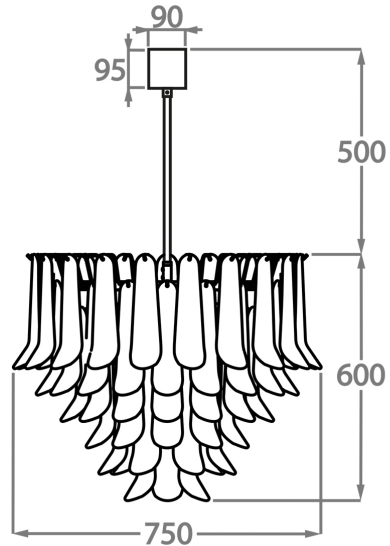

Murano Glass Finish

Satin Dahlia
Glass

Smoke Dahlia
Glass

Clear Dahlia
Glass

Size One

CL461-30,
Height: 30 cm (11.81")
Diameter: 30 cm (11.81")
Bulbs: 1 x 40W E27
Net Weight: 8 kg / 18 lb

Size Two

CL461-45,
Height: 44 cm (17.32")
Diameter: 45 cm (17.72")
Bulbs: 4 x 40W E27
Net Weight: 14 kg / 31 lb

Size Three

CL461-60,
Height: 55 cm (21.65")
Diameter: 60 cm (23.62")
Bulbs: 5 x 40W 40w
Net Weight: 20 kg / 44 lb

Size Four

CL461-75,
Height: 60 cm (23.62")
Diameter: 75 cm (29.53")
Bulbs: 7 x 40W E27
Net Weight: 30 kg / 66 lb

Size Five

CL461-100,
Height: 66 cm (25.98")
Diameter: 100 cm (39.37")
Bulbs: 9 x 40W E27
Net Weight: 42 kg / 93 lb

The dimensions of the central rod/chain and ceiling rose are not included in the height measurements.
Standard rod/chain and ceiling rose is 50cm if not otherwise specified by customer.