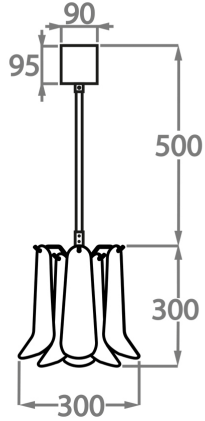

Murano Glass Finish

Satin Dahlia
Glass

Smoke Dahlia
Glass

Clear Dahlia
Glass

Size One

CL461-30,
Height: 30 cm (11.81")
Diameter: 30 cm (11.81")
Bulbs: 1 x 40W E27
Net Weight: 8 kg / 18 lb

Size Two

CL461-45,
Height: 44 cm (17.32")
Diameter: 45 cm (17.72")
Bulbs: 4 x 40W E27
Net Weight: 14 kg / 31 lb

Size Three

CL461-60,
Height: 55 cm (21.65")
Diameter: 60 cm (23.62")
Bulbs: 5 x 40W 40w
Net Weight: 20 kg / 44 lb

Size Four

CL461-75,
Height: 60 cm (23.62")
Diameter: 75 cm (29.53")
Bulbs: 7 x 40W E27
Net Weight: 30 kg / 66 lb

Size Five

CL461-100,
Height: 66 cm (25.98")
Diameter: 100 cm (39.37")
Bulbs: 9 x 40W E27
Net Weight: 42 kg / 93 lb

The dimensions of the central rod/chain and ceiling rose are not included in the height measurements.
Standard rod/chain and ceiling rose is 50cm if not otherwise specified by customer.