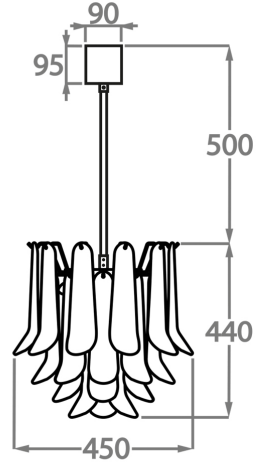

Murano Glass Finish

Satin Dahlia
Glass

Smoke Dahlia
Glass

Clear Dahlia
Glass

Size One

CL461-30,
Height: 30 cm (11.81")
Diameter: 30 cm (11.81")
Bulbs: 1 x 40W E27
Net Weight: 8 kg / 18 lb

Size Two

CL461-45,
Height: 44 cm (17.32")
Diameter: 45 cm (17.72")
Bulbs: 4 x 40W E27
Net Weight: 14 kg / 31 lb

Size Three

CL461-60,
Height: 55 cm (21.65")
Diameter: 60 cm (23.62")
Bulbs: 5 x 40W 40w
Net Weight: 20 kg / 44 lb

Size Four

CL461-75,
Height: 60 cm (23.62")
Diameter: 75 cm (29.53")
Bulbs: 7 x 40W E27
Net Weight: 30 kg / 66 lb

Size Five

CL461-100,
Height: 66 cm (25.98")
Diameter: 100 cm (39.37")
Bulbs: 9 x 40W E27
Net Weight: 42 kg / 93 lb

The dimensions of the central rod/chain and ceiling rose are not included in the height measurements.
Standard rod/chain and ceiling rose is 50cm if not otherwise specified by customer.