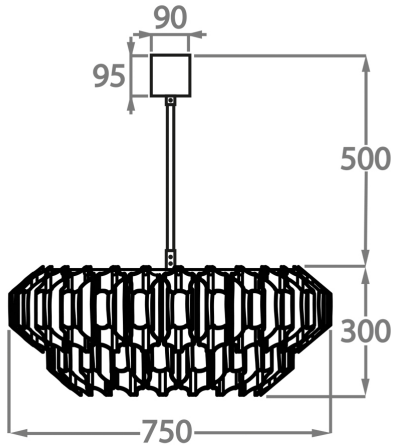

BELLA FIGURA

Pentagon 3 Chandelier

CL459

Collection Name

RETRO MURANO COLLECTION

A new take on our popular Pentagon chandelier series, the Pentagon 3 chandelier is a welcome addition. Combining both retro-chic and modern opulence, the Pentagon 3 chandelier is made up of slanted Murano glass which hang gracefully from a two tiered metal frame and the option of finishing with a frosted cut out diffuser. This latest design is the perfect balance of craftsmanship and contemporary style.

Polished Gold

Murano Glass Finish

Clear
Pentagonal
Glass

Smoke
Pentagonal
Glass

Available Sizes

Size One

CL459-75,
Height: 30 cm (11.81")
Diameter: 75 cm (29.53")
Bulbs: 10 x 5W G9
Net Weight: 18 kg / 40 lb

Size Two

CL459-100,
Height: 30 cm (11.81")
Diameter: 100 cm (39.37")
Bulbs: 12 x 5W G9
Net Weight: 23 kg / 51 lb

Size Three

CL459-120,
Height: 30 cm (11.81")
Diameter: 120 cm (47.24")
Bulbs: 12 x 5W G9

The dimensions of the central chain and ceiling rose are not included in the height measurements. The standard chain and ceiling rose height is 50cm (20") if not otherwise specified by customer