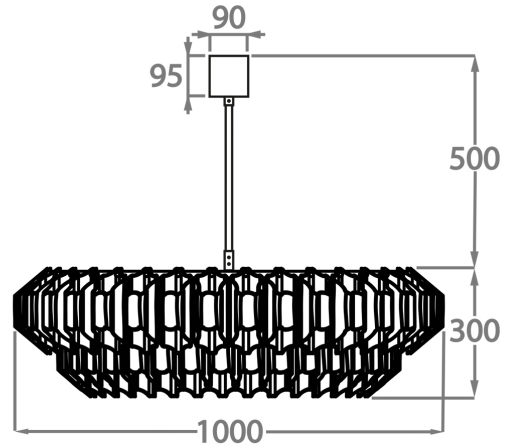

BELLA FIGURA

Pentagon 3 Chandelier

CL459

Collection Name

RETRO MURANO COLLECTION

A new take on our popular Pentagon chandelier series, the Pentagon 3 chandelier is a welcome addition. Combining both retro-chic and modern opulence, the Pentagon 3 chandelier is made up of slanted Murano glass which hang gracefully from a two tiered metal frame and the option of finishing with a frosted cut out diffuser. This latest design is the perfect balance of craftsmanship and contemporary style.

Polished Gold

Murano Glass Finish

Clear
Pentagonal
Glass

Smoke
Pentagonal
Glass

Available Sizes

Size One

CL459-75,
Height: 30 cm (11.81")
Diameter: 75 cm (29.53")
Bulbs: 10 x 5W G9
Net Weight: 18 kg / 40 lb

Size Two

CL459-100,
Height: 30 cm (11.81")
Diameter: 100 cm (39.37")
Bulbs: 12 x 5W G9
Net Weight: 23 kg / 51 lb

Size Three

CL459-120,
Height: 30 cm (11.81")
Diameter: 120 cm (47.24")
Bulbs: 12 x 5W G9

The dimensions of the central chain and ceiling rose are not included in the height measurements. The standard chain and ceiling rose height is 50cm (20") if not otherwise specified by customer