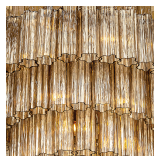

BELLA FIGURA

Pentagon 3 Chandelier

CL459

Collection Name

RETRO MURANO COLLECTION

A new take on our popular Pentagon chandelier series, the Pentagon 3 chandelier is a welcome addition. Combining both retro-chic and modern opulence, the Pentagon 3 chandelier is made up of slanted Murano glass which hang gracefully from a two tiered metal frame and the option of finishing with a frosted cut out diffuser. This latest design is the perfect balance of craftsmanship and contemporary style.

Compatible with

Bathroom

Yacht Club

CL459-100 in Clear Octagonal Murano Glass and Brushed Dark Bronze

Available Finishes

Metal Finish

Chrome

Brushed Dark
Bronze

Polished Gold

Murano Glass Finish

Clear
Pentagonal
Glass

Smoke
Pentagonal
Glass

Available Sizes

Size One

CL459-75,
Height: 30 cm (11.81")
Diameter: 75 cm (29.53")
Bulbs: 10 x 5W G9
Net Weight: 18 kg / 40 lb