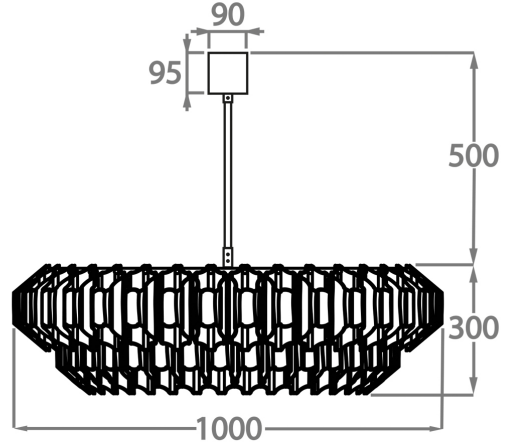

BELLA FIGURA

Pentagon 3 Chandelier

CL459

Collection Name

RETRO MURANO COLLECTION

A new take on our popular Pentagon chandelier series, the Pentagon 3 chandelier is a welcome addition. Combining both retro-chic and modern opulence, the Pentagon 3 chandelier is made up of slanted Murano glass which hang gracefully from a two tiered metal frame and the option of finishing with a frosted cut out diffuser. This latest design is the perfect balance of craftsmanship and contemporary style.

Polished Gold

Murano Glass Finish

Clear
Pentagonal
Glass

Smoke
Pentagonal
Glass

Available Sizes

Size One

CL459-75,
Height: 30 cm (11.81")
Diameter: 75 cm (29.53")
Bulbs: 10 x 5W G9
Net Weight: 18 kg / 40 lb

Size Two

CL459-100,
Height: 30 cm (11.81")
Diameter: 100 cm (39.37")
Bulbs: 12 x 5W G9
Net Weight: 23 kg / 51 lb

Size Three

CL459-120,
Height: 30 cm (11.81")
Diameter: 120 cm (47.24")
Bulbs: 12 x 5W G9

The dimensions of the central chain and ceiling rose are not included in the height measurements. The standard chain and ceiling rose height is 50cm (20") if not otherwise specified by customer