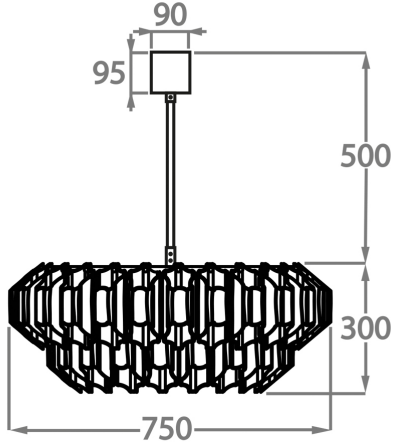

BELLA FIGURA

Pentagon 3 Chandelier

CL459

Collection Name

RETRO MURANO COLLECTION

A new take on our popular Pentagon chandelier series, the Pentagon 3 chandelier is a welcome addition. Combining both retro-chic and modern opulence, the Pentagon 3 chandelier is made up of slanted Murano glass which hang gracefully from a two tiered metal frame and the option of finishing with a frosted cut out diffuser. This latest design is the perfect balance of craftsmanship and contemporary style.

Polished Gold

Murano Glass Finish

Clear
Pentagonal
Glass

Smoke
Pentagonal
Glass

Available Sizes

Size One

CL459-75,
Height: 30 cm (11.81")
Diameter: 75 cm (29.53")
Bulbs: 10 x 5W G9
Net Weight: 18 kg / 40 lb

Size Two

CL459-100,
Height: 30 cm (11.81")
Diameter: 100 cm (39.37")
Bulbs: 12 x 5W G9
Net Weight: 23 kg / 51 lb

Size Three

CL459-120,
Height: 30 cm (11.81")
Diameter: 120 cm (47.24")
Bulbs: 12 x 5W G9

The dimensions of the central chain and ceiling rose are not included in the height measurements. The standard chain and ceiling rose height is 50cm (20") if not otherwise specified by customer