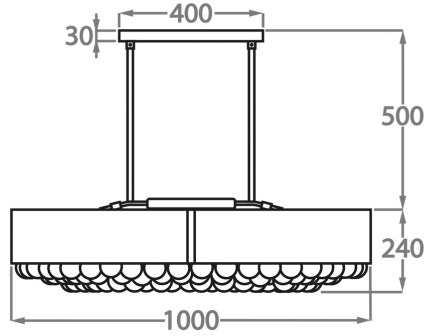

Brushed Dark
Bronze

Matt Gold

Matt Nickel

Matt Nickel

Polished Gold

Available Sizes

Size One

CL458-O-80,
Height: 24 cm (9.45")
Width: 45 cm (17.72")
Diameter: 80 cm (31.5")
Bulbs: 12 x 2.5W LED G9
Net Weight: 41 kg / 90 lb

Size Two

CL458-O-100,
Height: 24 cm (9.45")
Width: 55 cm (21.65")
Diameter: 100 cm (39.37")
Bulbs: 16 x 2.5W LED G9
Net Weight: 50 kg / 110 lb

Size Three

CL458-O-120,
Height: 24 cm (9.45")
Width: 65 cm (25.59")
Diameter: 120 cm (47.24")
Bulbs: 20 x 2.5W LED G9
Net Weight: 70 kg / 155 lb

The dimensions of the central rod and ceiling rose are not included in the height measurements. Please add a minimum of 15cm (6") to the height to take this into account. The standard rod and ceiling rose height is 50cm (20") if not otherwise specified by customer.

PLEASE NOTE: The Chandelier photographed has size 80X60XH24CM so proportions of above sizes will differ photographed size, please discuss with your sales advisor. Technical drawings available upon request.