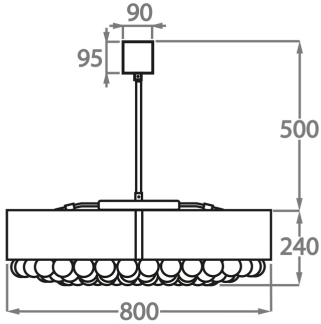

Brushed Dark
Bronze

Matt Gold

Matt Nickel

Matt Nickel

Polished Gold

Available Sizes

Size One

CL458-O-80,
Height: 24 cm (9.45")
Width: 45 cm (17.72")
Diameter: 80 cm (31.5")
Bulbs: 12 x 2.5W LED G9
Net Weight: 41 kg / 90 lb

Size Two

CL458-O-100,
Height: 24 cm (9.45")
Width: 55 cm (21.65")
Diameter: 100 cm (39.37")
Bulbs: 16 x 2.5W LED G9
Net Weight: 50 kg / 110 lb

Size Three

CL458-O-120,
Height: 24 cm (9.45")
Width: 65 cm (25.59")
Diameter: 120 cm (47.24")
Bulbs: 20 x 2.5W LED G9
Net Weight: 70 kg / 155 lb

The dimensions of the central rod and ceiling rose are not included in the height measurements. Please add a minimum of 15cm (6") to the height to take this into account. The standard rod and ceiling rose height is 50cm (20") if not otherwise specified by customer.

PLEASE NOTE: The Chandelier photographed has size 80X60XH24CM so proportions of above sizes will differ photographed size, please discuss with your sales advisor. Technical drawings available upon request.