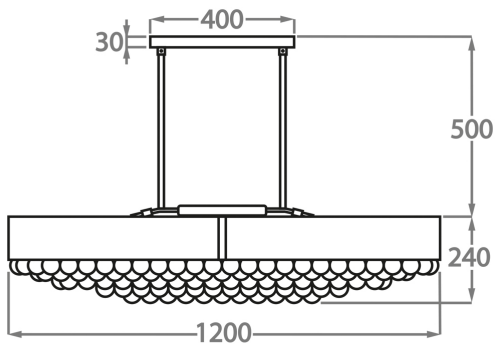

Brushed Dark
Bronze

Matt Gold

Matt Nickel

Matt Nickel

Polished Gold

Available Sizes

Size One

CL458-O-80,
Height: 24 cm (9.45")
Width: 45 cm (17.72")
Diameter: 80 cm (31.5")
Bulbs: 12 x 2.5W LED G9
Net Weight: 41 kg / 90 lb

Size Two

CL458-O-100,
Height: 24 cm (9.45")
Width: 55 cm (21.65")
Diameter: 100 cm (39.37")
Bulbs: 16 x 2.5W LED G9
Net Weight: 50 kg / 110 lb

Size Three

CL458-O-120,
Height: 24 cm (9.45")
Width: 65 cm (25.59")
Diameter: 120 cm (47.24")
Bulbs: 20 x 2.5W LED G9
Net Weight: 70 kg / 155 lb

The dimensions of the central rod and ceiling rose are not included in the height measurements. Please add a minimum of 15cm (6") to the height to take this into account. The standard rod and ceiling rose height is 50cm (20") if not otherwise specified by customer.

PLEASE NOTE: The Chandelier photographed has size 80X60XH24CM so proportions of above sizes will differ photographed size, please discuss with your sales advisor. Technical drawings available upon request.