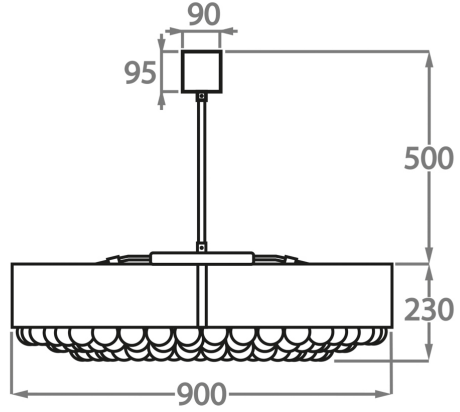

#### Metal Finish

Brushed Dark  
Bronze

Matt Gold

Matt Nickel

**Available Sizes**

**Size One**

CL458-80,  
Height: 23 cm (9.06")  
Diameter: 80 cm (31.5")  
Bulbs: 12 x 25W or LED 6W G9  
Net Weight: 50 kg / 110 lb

**Size Two**

CL458-90,  
Height: 23 cm (9.06")  
Diameter: 90 cm (35.43")  
Bulbs: 12 x 25W or LED 6W G9  
Net Weight: 55 kg / 121 lb

**Size Three**

CL458-100,  
Height: 23 cm (9.06")  
Diameter: 100 cm (39.37")  
Bulbs: 16 x 25W or LED 6W G9  
Net Weight: 70 kg / 154 lb

The dimensions of the central rod and ceiling rose are not included in the height measurements. Please add a minimum of 15cm (6") to the height to take this into account. The standard rod and ceiling rose height is 50cm (20") if not otherwise specified by customer.