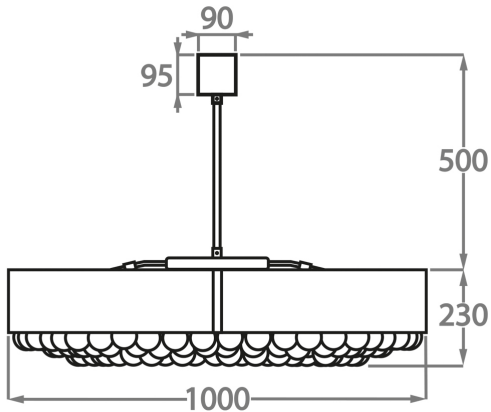

#### Metal Finish

Brushed Dark  
Bronze

Matt Gold

Matt Nickel

**Available Sizes**

**Size One**

CL458-80,  
Height: 23 cm (9.06")  
Diameter: 80 cm (31.5")  
Bulbs: 12 x 25W or LED 6W G9  
Net Weight: 50 kg / 110 lb

**Size Two**

CL458-90,  
Height: 23 cm (9.06")  
Diameter: 90 cm (35.43")  
Bulbs: 12 x 25W or LED 6W G9  
Net Weight: 55 kg / 121 lb

**Size Three**

CL458-100,  
Height: 23 cm (9.06")  
Diameter: 100 cm (39.37")  
Bulbs: 16 x 25W or LED 6W G9  
Net Weight: 70 kg / 154 lb

The dimensions of the central rod and ceiling rose are not included in the height measurements. Please add a minimum of 15cm (6") to the height to take this into account. The standard rod and ceiling rose height is 50cm (20") if not otherwise specified by customer.