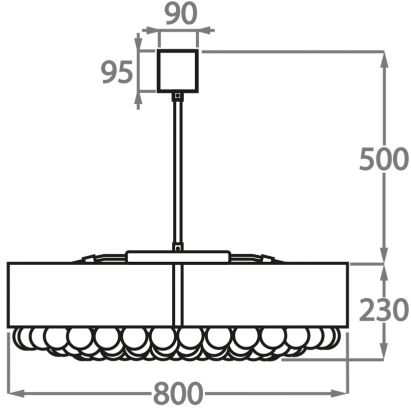

#### Metal Finish

Brushed Dark  
Bronze

Matt Gold

Matt Nickel

**Available Sizes**

**Size One**

CL458-80,  
Height: 23 cm (9.06")  
Diameter: 80 cm (31.5")  
Bulbs: 12 x 25W or LED 6W G9  
Net Weight: 50 kg / 110 lb

**Size Two**

CL458-90,  
Height: 23 cm (9.06")  
Diameter: 90 cm (35.43")  
Bulbs: 12 x 25W or LED 6W G9  
Net Weight: 55 kg / 121 lb

**Size Three**

CL458-100,  
Height: 23 cm (9.06")  
Diameter: 100 cm (39.37")  
Bulbs: 16 x 25W or LED 6W G9  
Net Weight: 70 kg / 154 lb

The dimensions of the central rod and ceiling rose are not included in the height measurements. Please add a minimum of 15cm (6") to the height to take this into account. The standard rod and ceiling rose height is 50cm (20") if not otherwise specified by customer.