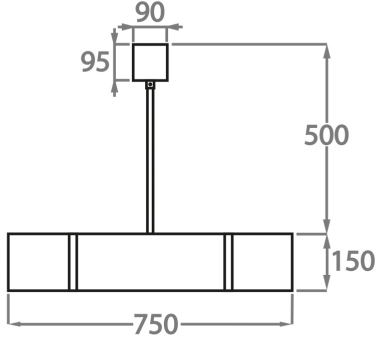

#### Murano Glass Finish

Clear Murano

**Available Sizes**

---

**Size One**

CL457-75,

Height: 15 cm (5.91")

Diameter: 75 cm (29.53")

Bulbs: 12 x 25W or LED 6W G9

Net Weight: 30 kg / 66 lb

**Size Two**

CL457-85,

Height: 15 cm (5.91")

Diameter: 85 cm (33.46")

Bulbs: 12 x 25W or LED 6W G9

Net Weight: 45 kg / 99 lb

**Size Three**

CL457-100,

Height: 15 cm (5.91")

Diameter: 100 cm (39.37")

Bulbs: 16 x 25W or LED 6W G9

Net Weight: 50 kg / 110 lb

The dimensions of the central rod and ceiling rose are not included in the height measurements. Please add a minimum of 15cm (6") to the height to take this into account. The standard rod and ceiling rose height is 50cm (20") if not otherwise specified by customer.