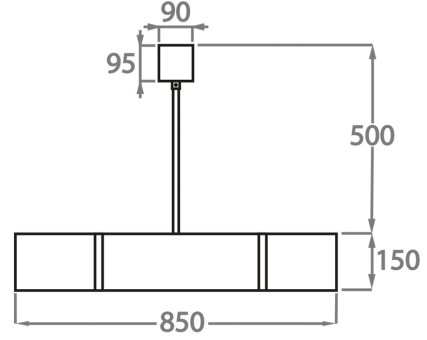

#### Murano Glass Finish

Clear Murano

**Available Sizes**

---

**Size One**

CL457-75,

Height: 15 cm (5.91")

Diameter: 75 cm (29.53")

Bulbs: 12 x 25W or LED 6W G9

Net Weight: 30 kg / 66 lb

**Size Two**

CL457-85,

Height: 15 cm (5.91")

Diameter: 85 cm (33.46")

Bulbs: 12 x 25W or LED 6W G9

Net Weight: 45 kg / 99 lb

**Size Three**

CL457-100,

Height: 15 cm (5.91")

Diameter: 100 cm (39.37")

Bulbs: 16 x 25W or LED 6W G9

Net Weight: 50 kg / 110 lb

The dimensions of the central rod and ceiling rose are not included in the height measurements. Please add a minimum of 15cm (6") to the height to take this into account. The standard rod and ceiling rose height is 50cm (20") if not otherwise specified by customer.