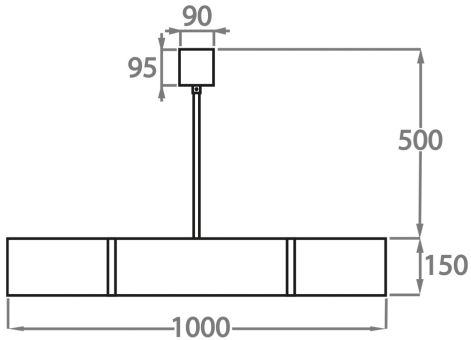

#### Murano Glass Finish

Clear Murano

**Available Sizes**

---

**Size One**

CL457-75,

Height: 15 cm (5.91")

Diameter: 75 cm (29.53")

Bulbs: 12 x 25W or LED 6W G9

Net Weight: 30 kg / 66 lb

**Size Two**

CL457-85,

Height: 15 cm (5.91")

Diameter: 85 cm (33.46")

Bulbs: 12 x 25W or LED 6W G9

Net Weight: 45 kg / 99 lb

**Size Three**

CL457-100,

Height: 15 cm (5.91")

Diameter: 100 cm (39.37")

Bulbs: 16 x 25W or LED 6W G9

Net Weight: 50 kg / 110 lb

The dimensions of the central rod and ceiling rose are not included in the height measurements. Please add a minimum of 15cm (6") to the height to take this into account. The standard rod and ceiling rose height is 50cm (20") if not otherwise specified by customer.