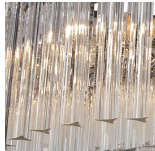

BELLA FIGURA

Small Circular Pendant

CL455

Collection Name

RETRO MURANO COLLECTION

An ultra-contemporary circular pendant, which is extremely elegant and versatile. It is ideal for use in smaller rooms or in porches and hallways instead of a more traditional lantern. It can also be used over a breakfast bar, peninsula or central island - either singularly or in groups of two or three.

CL455 in Smoke Triangular Flat Cut Murano Glass and Brushed Gold

Available Finishes

Metal Finish

Chrome

Polished Gold

Brushed Dark Bronze

Murano Glass Finish

Clear Murano

Smoke Murano

Clear Hammered

Clear Cracked

Satin Murano

Available Sizes

One Size Only

CL455,

Height: 43 cm (16.93")