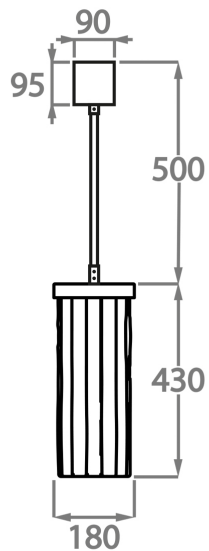

Smoke Murano

Clear Hammered

Clear Cracked

Satin Murano

Available Sizes

One Size Only

CL455,

Height: 43 cm (16.93")

Diameter: 18 cm (7.09")

Bulbs: 3 x 2.5W LED G9

Net Weight: 4 kg / 9 lb

The dimensions of the central rod/chain and ceiling rose are not included in the height measurements.
The standard rod and ceiling rose is 50cm (20"), but this can be ordered in different sizes by the customer.