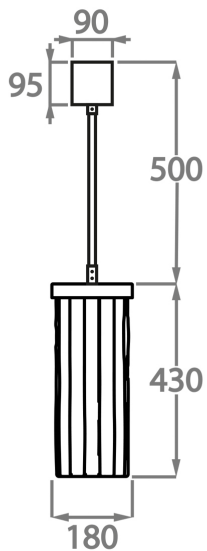

Clear Murano

Smoke Murano

Clear Hammered

Clear Cracked

Available Sizes

One Size Only

CL455,

Height: 43 cm (16.93")

Diameter: 18 cm (7.09")

Bulbs: 3 x 2.5W LED G9

Net Weight: 8 kg / 18 lb

The dimensions of the central rod/chain and ceiling rose are not included in the height measurements.

The standard rod and ceiling rose is 50cm (20"), but this can be ordered in different sizes by the customer.