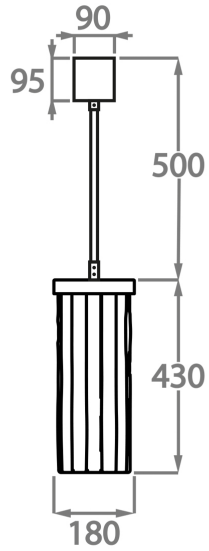

Clear Hammered

Smoke Murano

Satin Murano

Clear Crackled

Available Sizes

One Size Only

CL455,

Height: 43 cm (16.93")

Diameter: 18 cm (7.09")

Bulbs: 3 x 2.5w LED G9

Net Weight: 8 kg / 18 lb

The dimensions of the central rod/chain and ceiling rose are not included in the height measurements.
The standard rod and ceiling rose is 50cm (20"), but this can be ordered in different sizes by the customer.