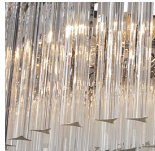

BELLA FIGURA

Small Circular Pendant

CL455

Collection Name

RETRO MURANO COLLECTION

An ultra-contemporary circular pendant, which is extremely elegant and versatile. It is ideal for use in smaller rooms or in porches and hallways instead of a more traditional lantern. It can also be used over a breakfast bar, peninsula or central island - either singularly or in groups of two or three.

CL455 in Clear Crackled Glass and Brushed Dark Bronze

Available Finishes

Metal Finish

Chrome

Polished Gold

Brushed Dark Bronze

Murano Glass Finish

Clear Murano

Clear Hammered

Smoke Murano

Satin Murano

Clear Crackled

Available Sizes

One Size Only

CL455,

Height: 43 cm (16.93")