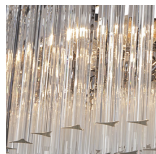

BELLA FIGURA

Small Quadro Pendant

CL454

Collection Name

RETRO MURANO COLLECTION

An ultra-contemporary square pendant, which is extremely elegant and versatile. It is ideal for use in smaller rooms or in porches and hallways instead of a more traditional lantern. It can also be used over a breakfast bar, peninsula or central island - either as a single feature or in groups of two or three.

CL454 in Clear Triangular Flat Cut Murano Glass Rods and Chrome

Available Finishes

Metal Finish

Chrome

Brushed Dark
Bronze

Polished Gold

Murano Glass Finish

Clear Murano

Smoke
Murano

Satin Murano

Available Sizes

One Size Only

CL454,

Height: 30 cm (11.81")

Width: 33 cm (12.99")

Bulbs: 4 x 2.5W LED G9