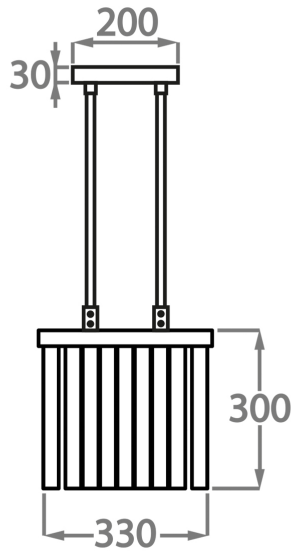

Smoke
Murano

Satin Murano

Available Sizes

One Size Only

CL454,

Height: 30 cm (11.81")

Width: 33 cm (12.99")

Bulbs: 4 x 2.5W LED G9

Net Weight: 20 kg / 44 lb

The dimensions of the central rods and ceiling rose are not included in the height measurements.

Please add a minimum of 15cm (6") to take this into account. The standard rods and ceiling rose are 50cm (20"), but these can be specified in the exact size required by the customer at the time of order.