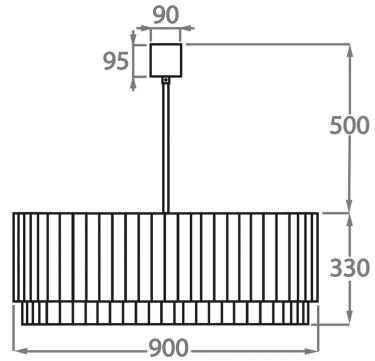

CL451-35,  
Height: 33 cm (12.99")  
Diameter: 35 cm (13.78")  
Bulbs: 3 x 40W E27  
Net Weight: 19 kg / 41 lb

**Size Three**

CL451-45,  
Height: 33 cm (12.99")  
Diameter: 45 cm (17.72")  
Bulbs: 4 x 40W E27  
Net Weight: 30 kg / 66 lb

**Size Four**

CL451-60,  
Height: 33 cm (12.99")  
Diameter: 60 cm (23.62")  
Bulbs: 6 x 40W E27  
Net Weight: 34 kg / 74 lb

**Size Five**

CL451-75,  
Height: 33 cm (12.99")  
Diameter: 75 cm (29.53")  
Bulbs: 8 x 40W E27  
Net Weight: 40 kg / 88 lb

**Size Six**

CL451-90,  
Height: 33 cm (12.99")  
Diameter: 90 cm (35.43")  
Bulbs: 9 x 40W E27  
Net Weight: 64 kg / 141 lb

**Size Seven**

CL451-100,  
Height: 33 cm (12.99")  
Diameter: 100 cm (39.37")  
Bulbs: 12 x 40W E27  
Net Weight: 96 kg / 211 lb

**Size Eight**

CL451-120,  
Height: 33 cm (12.99")  
Diameter: 120 cm (47.24")  
Bulbs: 12 x 40W E27

**Size Nine**

CL451-130,

Height: 33 cm (12.99")

Diameter: 130 cm (51.18")

Bulbs: 18 x 40W E27

Net Weight: 138 kg / 304 lb