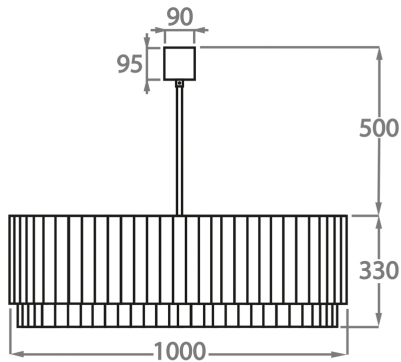

CL451-35,  
Height: 33 cm (12.99")  
Diameter: 35 cm (13.78")  
Bulbs: 3 x 40W E27  
Net Weight: 19 kg / 41 lb

**Size Three**

CL451-45,  
Height: 33 cm (12.99")  
Diameter: 45 cm (17.72")  
Bulbs: 4 x 40W E27  
Net Weight: 30 kg / 66 lb

**Size Four**

CL451-60,  
Height: 33 cm (12.99")  
Diameter: 60 cm (23.62")  
Bulbs: 6 x 40W E27  
Net Weight: 34 kg / 74 lb

**Size Five**

CL451-75,  
Height: 33 cm (12.99")  
Diameter: 75 cm (29.53")  
Bulbs: 8 x 40W E27  
Net Weight: 40 kg / 88 lb

**Size Six**

CL451-90,  
Height: 33 cm (12.99")  
Diameter: 90 cm (35.43")  
Bulbs: 9 x 40W E27  
Net Weight: 64 kg / 141 lb

**Size Seven**

CL451-100,  
Height: 33 cm (12.99")  
Diameter: 100 cm (39.37")  
Bulbs: 12 x 40W E27  
Net Weight: 96 kg / 211 lb

**Size Eight**

CL451-120,  
Height: 33 cm (12.99")  
Diameter: 120 cm (47.24")  
Bulbs: 12 x 40W E27

**Size Nine**

CL451-130,

Height: 33 cm (12.99")

Diameter: 130 cm (51.18")

Bulbs: 18 x 40W E27

Net Weight: 138 kg / 304 lb