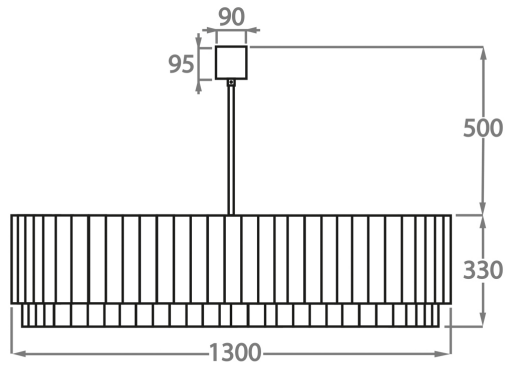

**Size Four**

CL451-60,  
Height: 33 cm (12.99")  
Diameter: 60 cm (23.62")  
Bulbs: 6 x 40W E27  
Net Weight: 34 kg / 74 lb

**Size Five**

CL451-75,  
Height: 33 cm (12.99")  
Diameter: 75 cm (29.53")  
Bulbs: 8 x 40W E27  
Net Weight: 40 kg / 88 lb

**Size Six**

CL451-90,  
Height: 33 cm (12.99")  
Diameter: 90 cm (35.43")  
Bulbs: 9 x 40W E27  
Net Weight: 64 kg / 141 lb

**Size Seven**

CL451-100,  
Height: 33 cm (12.99")  
Diameter: 100 cm (39.37")  
Bulbs: 12 x 40W E27  
Net Weight: 96 kg / 211 lb

**Size Eight**

CL451-120,  
Height: 33 cm (12.99")  
Diameter: 120 cm (47.24")  
Bulbs: 12 x 40W E27

**Size Nine**

CL451-130,

Height: 33 cm (12.99")

Diameter: 130 cm (51.18")

Bulbs: 18 x 40W E27

Net Weight: 138 kg / 304 lb

The dimensions of the central rod/chain and ceiling rose are not included in the height measurements.  
Standard rod/chain and ceiling rose is 50cm if not otherwise specified by customer.