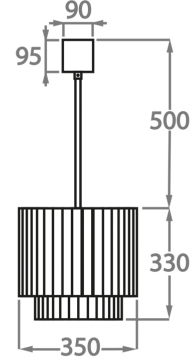

##### Murano Glass Finish

Clear Murano

Smoke  
Murano

Satin Murano

Available Sizes

**Size One**

CL451-25,  
Height: 33 cm (12.99")  
Diameter: 25 cm (9.84")  
Bulbs: 3 x 40W E14  
Net Weight: 12 kg / 26 lb

**Size Two**

CL451-35,  
Height: 33 cm (12.99")  
Diameter: 35 cm (13.78")  
Bulbs: 3 x 40W E27  
Net Weight: 19 kg / 41 lb

**Size Three**

CL451-45,  
Height: 33 cm (12.99")  
Diameter: 45 cm (17.72")  
Bulbs: 4 x 40W E27  
Net Weight: 30 kg / 66 lb

**Size Four**

CL451-60,  
Height: 33 cm (12.99")  
Diameter: 60 cm (23.62")  
Bulbs: 6 x 40W E27  
Net Weight: 34 kg / 74 lb

**Size Five**

CL451-75,  
Height: 33 cm (12.99")  
Diameter: 75 cm (29.53")  
Bulbs: 8 x 40W E27  
Net Weight: 40 kg / 88 lb

**Size Six**

CL451-90,  
Height: 33 cm (12.99")  
Diameter: 90 cm (35.43")  
Bulbs: 9 x 40W E27  
Net Weight: 64 kg / 141 lb

**Size Seven**

CL451-100,  
Height: 33 cm (12.99")  
Diameter: 100 cm (39.37")  
Bulbs: 12 x 40W E27  
Net Weight: 96 kg / 211 lb