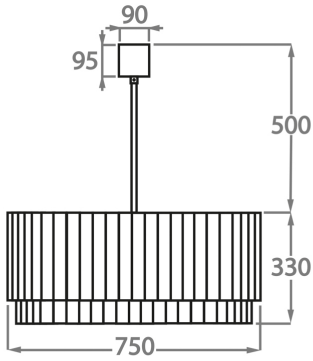

##### Murano Glass Finish

Clear Murano

Smoke  
Murano

Satin Murano

Available Sizes

**Size One**

CL451-25,  
Height: 33 cm (12.99")  
Diameter: 25 cm (9.84")  
Bulbs: 3 x 40W E14  
Net Weight: 12 kg / 26 lb

**Size Two**

CL451-35,  
Height: 33 cm (12.99")  
Diameter: 35 cm (13.78")  
Bulbs: 3 x 40W E27  
Net Weight: 19 kg / 41 lb

**Size Three**

CL451-45,  
Height: 33 cm (12.99")  
Diameter: 45 cm (17.72")  
Bulbs: 4 x 40W E27  
Net Weight: 30 kg / 66 lb

**Size Four**

CL451-60,  
Height: 33 cm (12.99")  
Diameter: 60 cm (23.62")  
Bulbs: 6 x 40W E27  
Net Weight: 34 kg / 74 lb

**Size Five**

CL451-75,  
Height: 33 cm (12.99")  
Diameter: 75 cm (29.53")  
Bulbs: 8 x 40W E27  
Net Weight: 40 kg / 88 lb

**Size Six**

CL451-90,  
Height: 33 cm (12.99")  
Diameter: 90 cm (35.43")  
Bulbs: 9 x 40W E27  
Net Weight: 64 kg / 141 lb

**Size Seven**

CL451-100,  
Height: 33 cm (12.99")  
Diameter: 100 cm (39.37")  
Bulbs: 12 x 40W E27  
Net Weight: 96 kg / 211 lb