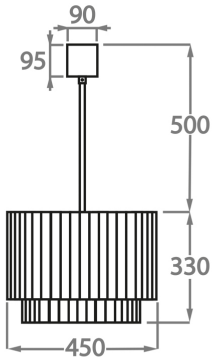

##### Murano Glass Finish

Clear Murano

Smoke  
Murano

Satin Murano

Available Sizes

**Size One**

CL451-25,  
Height: 33 cm (12.99")  
Diameter: 25 cm (9.84")  
Bulbs: 3 x 40W E14  
Net Weight: 12 kg / 26 lb

**Size Two**

CL451-35,  
Height: 33 cm (12.99")  
Diameter: 35 cm (13.78")  
Bulbs: 3 x 40W E27  
Net Weight: 19 kg / 41 lb

**Size Three**

CL451-45,  
Height: 33 cm (12.99")  
Diameter: 45 cm (17.72")  
Bulbs: 4 x 40W E27  
Net Weight: 30 kg / 66 lb

**Size Four**

CL451-60,  
Height: 33 cm (12.99")  
Diameter: 60 cm (23.62")  
Bulbs: 6 x 40W E27  
Net Weight: 34 kg / 74 lb

**Size Five**

CL451-75,  
Height: 33 cm (12.99")  
Diameter: 75 cm (29.53")  
Bulbs: 8 x 40W E27  
Net Weight: 40 kg / 88 lb

**Size Six**

CL451-90,  
Height: 33 cm (12.99")  
Diameter: 90 cm (35.43")  
Bulbs: 9 x 40W E27  
Net Weight: 64 kg / 141 lb

**Size Seven**

CL451-100,  
Height: 33 cm (12.99")  
Diameter: 100 cm (39.37")  
Bulbs: 12 x 40W E27  
Net Weight: 96 kg / 211 lb