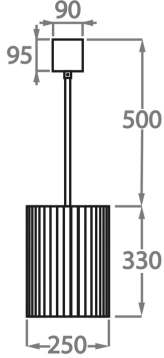

##### Murano Glass Finish

Clear Murano

Smoke  
Murano

Satin Murano

Available Sizes

**Size One**

CL451-25,  
Height: 33 cm (12.99")  
Diameter: 25 cm (9.84")  
Bulbs: 3 x 40W E14  
Net Weight: 12 kg / 26 lb

**Size Two**

CL451-35,  
Height: 33 cm (12.99")  
Diameter: 35 cm (13.78")  
Bulbs: 3 x 40W E27  
Net Weight: 19 kg / 41 lb

**Size Three**

CL451-45,  
Height: 33 cm (12.99")  
Diameter: 45 cm (17.72")  
Bulbs: 4 x 40W E27  
Net Weight: 30 kg / 66 lb

**Size Four**

CL451-60,  
Height: 33 cm (12.99")  
Diameter: 60 cm (23.62")  
Bulbs: 6 x 40W E27  
Net Weight: 34 kg / 74 lb

**Size Five**

CL451-75,  
Height: 33 cm (12.99")  
Diameter: 75 cm (29.53")  
Bulbs: 8 x 40W E27  
Net Weight: 40 kg / 88 lb

**Size Six**

CL451-90,  
Height: 33 cm (12.99")  
Diameter: 90 cm (35.43")  
Bulbs: 9 x 40W E27  
Net Weight: 64 kg / 141 lb

**Size Seven**

CL451-100,  
Height: 33 cm (12.99")  
Diameter: 100 cm (39.37")  
Bulbs: 12 x 40W E27  
Net Weight: 96 kg / 211 lb