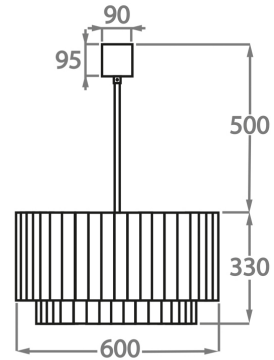

##### Murano Glass Finish

Clear Murano

Smoke  
Murano

Satin Murano

Available Sizes

**Size One**

CL451-25,  
Height: 33 cm (12.99")  
Diameter: 25 cm (9.84")  
Bulbs: 3 x 40W E14  
Net Weight: 12 kg / 26 lb

**Size Two**

CL451-35,  
Height: 33 cm (12.99")  
Diameter: 35 cm (13.78")  
Bulbs: 3 x 40W E27  
Net Weight: 19 kg / 41 lb

**Size Three**

CL451-45,  
Height: 33 cm (12.99")  
Diameter: 45 cm (17.72")  
Bulbs: 4 x 40W E27  
Net Weight: 30 kg / 66 lb

**Size Four**

CL451-60,  
Height: 33 cm (12.99")  
Diameter: 60 cm (23.62")  
Bulbs: 6 x 40W E27  
Net Weight: 34 kg / 74 lb

**Size Five**

CL451-75,  
Height: 33 cm (12.99")  
Diameter: 75 cm (29.53")  
Bulbs: 8 x 40W E27  
Net Weight: 40 kg / 88 lb

**Size Six**

CL451-90,  
Height: 33 cm (12.99")  
Diameter: 90 cm (35.43")  
Bulbs: 9 x 40W E27  
Net Weight: 64 kg / 141 lb

**Size Seven**

CL451-100,  
Height: 33 cm (12.99")  
Diameter: 100 cm (39.37")  
Bulbs: 12 x 40W E27  
Net Weight: 96 kg / 211 lb