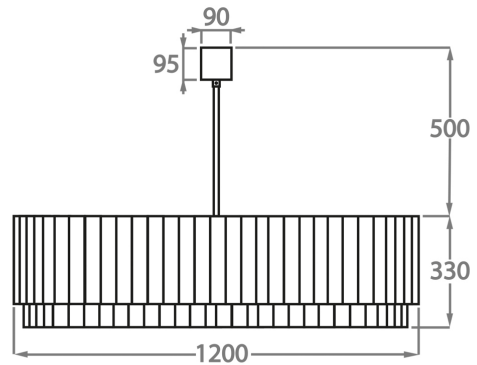

##### Murano Glass Finish

Clear Murano

Smoke  
Murano

Satin Murano

Available Sizes

**Size One**

CL451-25,  
Height: 33 cm (12.99")  
Diameter: 25 cm (9.84")  
Bulbs: 3 x 40W E14  
Net Weight: 12 kg / 26 lb

**Size Two**

**Size Four**

CL451-60,  
Height: 33 cm (12.99")  
Diameter: 60 cm (23.62")  
Bulbs: 6 x 40W E27  
Net Weight: 34 kg / 74 lb

**Size Five**

CL451-75,  
Height: 33 cm (12.99")  
Diameter: 75 cm (29.53")  
Bulbs: 8 x 40W E27  
Net Weight: 40 kg / 88 lb

**Size Six**

CL451-90,  
Height: 33 cm (12.99")  
Diameter: 90 cm (35.43")  
Bulbs: 9 x 40W E27  
Net Weight: 64 kg / 141 lb

**Size Seven**

CL451-100,  
Height: 33 cm (12.99")  
Diameter: 100 cm (39.37")  
Bulbs: 12 x 40W E27  
Net Weight: 96 kg / 211 lb

**Size Eight**

CL451-120,  
Height: 33 cm (12.99")  
Diameter: 120 cm (47.24")  
Bulbs: 12 x 40W E27

**Size Nine**

CL451-130,

Height: 33 cm (12.99")

Diameter: 130 cm (51.18")

Bulbs: 18 x 40W E27

Net Weight: 138 kg / 304 lb