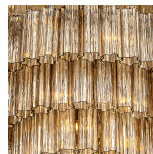

Murano Glass Finish

Clear
Pentagonal
Glass

Smoke
Pentagonal
Glass

Available Sizes

Size One

CL449-75,
Height: 30 cm (11.81")
Diameter: 75 cm (29.53")
Bulbs: 6 x 40w E27
Net Weight: 40 kg / 88 lb

Size Two

CL449-90,
Height: 30 cm (11.81")
Diameter: 90 cm (35.43")
Bulbs: 9 x 40w E27
Net Weight: 60 kg / 132 lb