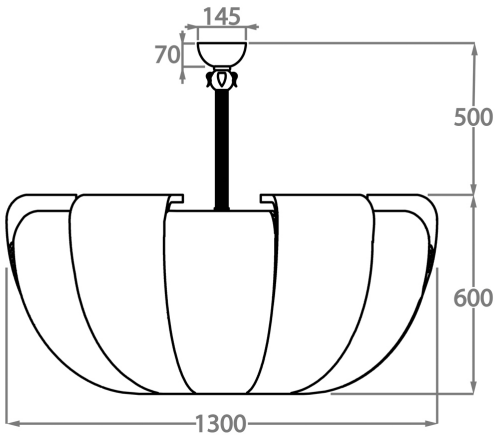

Chrome

Polished Gold

Murano Glass Finish

Riviera Clear

Available Sizes

Size One

CL447-70,
Height: 30 cm (11.81")
Diameter: 70 cm (27.56")
Bulbs: 7 x 40w E27
Net Weight: 25 kg / 55 lb

Size Two

CL447-100 ,
Height: 30 cm (11.81")
Diameter: 100 cm (39.37")
Bulbs: 10 x 40w E27
Net Weight: 47 kg / 104 lb

Size Three

CL447-130,
Height: 60 cm (23.62")
Diameter: 130 cm (51.18")
Bulbs: 12 x 40 E27
Net Weight: 40 kg / 88 lb

The dimensions of the central rod/chain and ceiling rose are not included in the height measurements
Standard rod/chain and ceiling rose is 50cm if not otherwise specified by customer