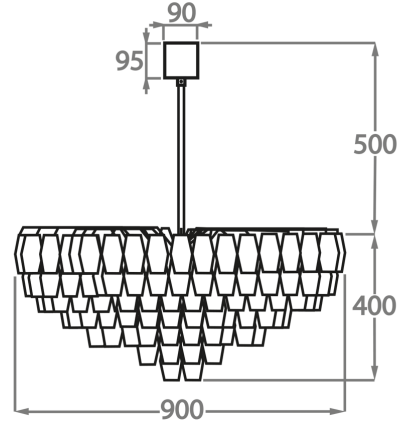

Poly Smoke

Poly Satin

Available Sizes

Size One

CL446-60,
Height: 40 cm (15.75")
Diameter: 60 cm (23.62")
Bulbs: 5 x 40w E27
Net Weight: 22 kg / 48 lb

Size Two

CL446-90,
Height: 40 cm (15.75")
Diameter: 90 cm (35.43")
Bulbs: 6 x 40w E27
Net Weight: 34 kg / 75 lb

Size Three

CL446-120,
Height: 40 cm (15.75")
Diameter: 120 cm (47.24")
Bulbs: 12 x 40w E27
Net Weight: 48 kg / 106 lb

The dimensions of the central rod/chain and ceiling rose are not included in the height measurements
Standard rod/chain and ceiling rose is 50cm if not otherwise specified by customer