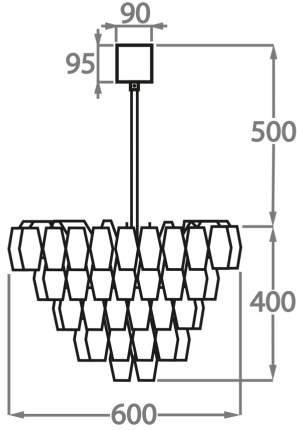

Poly Smoke

Poly Satin

Available Sizes

Size One

CL446-60,
Height: 40 cm (15.75")
Diameter: 60 cm (23.62")
Bulbs: 5 x 40w E27
Net Weight: 22 kg / 48 lb

Size Two

CL446-90,
Height: 40 cm (15.75")
Diameter: 90 cm (35.43")
Bulbs: 6 x 40w E27
Net Weight: 34 kg / 75 lb

Size Three

CL446-120,
Height: 40 cm (15.75")
Diameter: 120 cm (47.24")
Bulbs: 12 x 40w E27
Net Weight: 48 kg / 106 lb

The dimensions of the central rod/chain and ceiling rose are not included in the height measurements
Standard rod/chain and ceiling rose is 50cm if not otherwise specified by customer