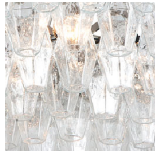

BELLA FIGURA

Poly Chandelier

CL446

Collection Name

RETRO MURANO COLLECTION

A spectacular and slender chandelier incorporating the famous "Polyhedral" Murano glass diamond shaped tubes. Retro and yet still beautifully elegant & contemporary.

CL446-90 in Clear 'Polyhedral' Murano Glass and Chrome

Available Finishes

Metal Finish

Chrome

Brushed Dark
Bronze

Polished Gold

Murano Glass Finish

Poly Clear

Poly Smoke

Poly Satin

Available Sizes

Size One

CL446-60,
Height: 40 cm (15.75")
Diameter: 60 cm (23.62")
Bulbs: 5 x 40w E27
Net Weight: 22 kg / 48 lb

Size Two

CL446-90,
Height: 40 cm (15.75")
Diameter: 90 cm (35.43")
Bulbs: 6 x 40w E27
Net Weight: 34 kg / 75 lb