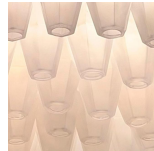

CL446-90 in Clear 'Polyhedral' Murano Glass and Chrome

Available Finishes

Metal Finish

Chrome

Brushed Dark
Bronze

Polished Gold

Murano Glass Finish

Poly Clear

Poly Smoke

Poly Satin

Available Sizes

Size One

CL446-60,
Height: 40 cm (15.75")
Diameter: 60 cm (23.62")
Bulbs: 5 x 40w E27
Net Weight: 22 kg / 48 lb

Size Two

CL446-90,
Height: 40 cm (15.75")
Diameter: 90 cm (35.43")
Bulbs: 6 x 40w E27
Net Weight: 34 kg / 75 lb