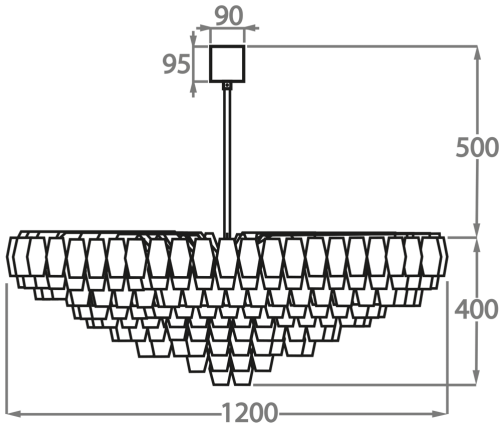

Poly Smoke

Poly Satin

Available Sizes

Size One

CL446-60,
Height: 40 cm (15.75")
Diameter: 60 cm (23.62")
Bulbs: 5 x 40w E27
Net Weight: 22 kg / 48 lb

Size Two

CL446-90,
Height: 40 cm (15.75")
Diameter: 90 cm (35.43")
Bulbs: 6 x 40w E27
Net Weight: 34 kg / 75 lb

Size Three

CL446-120,
Height: 40 cm (15.75")
Diameter: 120 cm (47.24")
Bulbs: 12 x 40w E27
Net Weight: 48 kg / 106 lb

The dimensions of the central rod/chain and ceiling rose are not included in the height measurements.
Standard rod/chain and ceiling rose is 50cm if not otherwise specified by customer.