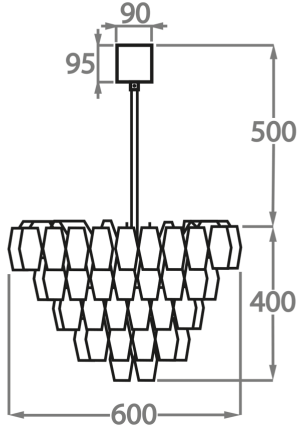

Poly Smoke

Poly Satin

Available Sizes

Size One

CL446-60,
Height: 40 cm (15.75")
Diameter: 60 cm (23.62")
Bulbs: 5 x 40w E27
Net Weight: 22 kg / 48 lb

Size Two

CL446-90,
Height: 40 cm (15.75")
Diameter: 90 cm (35.43")
Bulbs: 6 x 40w E27
Net Weight: 34 kg / 75 lb

Size Three

CL446-120,
Height: 40 cm (15.75")
Diameter: 120 cm (47.24")
Bulbs: 12 x 40w E27
Net Weight: 48 kg / 106 lb

The dimensions of the central rod/chain and ceiling rose are not included in the height measurements.
Standard rod/chain and ceiling rose is 50cm if not otherwise specified by customer.