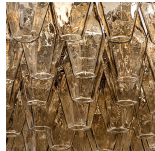

CL446-90 in Clear 'Polyhedral' Murano Glass and Chrome

Available Finishes

Metal Finish

Chrome

Brushed Dark
Bronze

Polished Gold

Murano Glass Finish

Poly Clear

Poly Smoke

Poly Satin

Available Sizes

Size One

CL446-60,
Height: 40 cm (15.75")
Diameter: 60 cm (23.62")
Bulbs: 5 x 40w E27
Net Weight: 22 kg / 48 lb

Size Two

CL446-90,
Height: 40 cm (15.75")
Diameter: 90 cm (35.43")
Bulbs: 6 x 40w E27
Net Weight: 34 kg / 75 lb