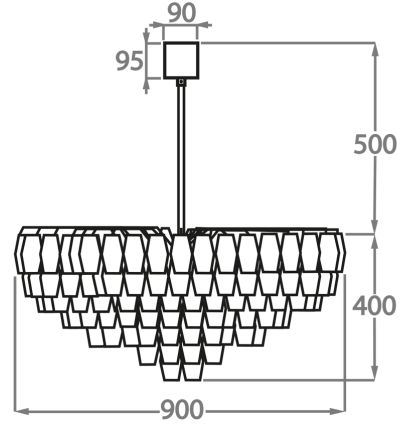

Poly Smoke

Poly Satin

Available Sizes

Size One

CL446-60,
Height: 40 cm (15.75")
Diameter: 60 cm (23.62")
Bulbs: 5 x 40w E27
Net Weight: 22 kg / 48 lb

Size Two

CL446-90,
Height: 40 cm (15.75")
Diameter: 90 cm (35.43")
Bulbs: 6 x 40w E27
Net Weight: 34 kg / 75 lb

Size Three

CL446-120,
Height: 40 cm (15.75")
Diameter: 120 cm (47.24")
Bulbs: 12 x 40w E27
Net Weight: 48 kg / 106 lb

The dimensions of the central rod/chain and ceiling rose are not included in the height measurements.
Standard rod/chain and ceiling rose is 50cm if not otherwise specified by customer.