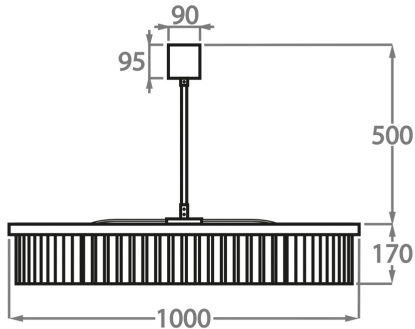

CL443-SM-60,  
Height: 17 cm (6.69")  
Diameter: 60 cm (23.62")  
Bulbs: 9 x 25W or 4W G9 or G9 LED  
Net Weight: 16 kg / 35 lb

**Size Two**

CL443-SM-75,  
Height: 17 cm (6.69")  
Diameter: 75 cm (29.53")  
Bulbs: 9 x 25W or 4W G9 or G9 LED  
Net Weight: 25 kg / 55 lb

**Size Three**

CL443-SM-100,  
Height: 17 cm (6.69")  
Diameter: 100 cm (39.37")  
Bulbs: 12 x 25W or 4W G9 or G9 LED  
Net Weight: 30 kg / 66 lb

**Size Four**

CL443-SM-125,  
Height: 17 cm (6.69")  
Diameter: 125 cm (49.21")  
Bulbs: 18 x 25W or 4W G9 or G9 LED

The dimensions of the central rod and ceiling rose are not included in the height measurements. Please add a minimum of 15cm (6") to the height to take this into account. The standard rod and ceiling rose height is 50cm (20") if not otherwise specified by customer.