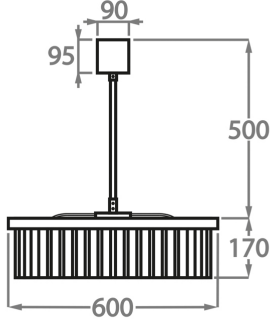

CL443-SM-60,  
Height: 17 cm (6.69")  
Diameter: 60 cm (23.62")  
Bulbs: 9 x 25W or 4W G9 or G9 LED  
Net Weight: 16 kg / 35 lb

**Size Two**

CL443-SM-75,  
Height: 17 cm (6.69")  
Diameter: 75 cm (29.53")  
Bulbs: 9 x 25W or 4W G9 or G9 LED  
Net Weight: 25 kg / 55 lb

**Size Three**

CL443-SM-100,  
Height: 17 cm (6.69")  
Diameter: 100 cm (39.37")  
Bulbs: 12 x 25W or 4W G9 or G9 LED  
Net Weight: 30 kg / 66 lb

**Size Four**

CL443-SM-125,  
Height: 17 cm (6.69")  
Diameter: 125 cm (49.21")  
Bulbs: 18 x 25W or 4W G9 or G9 LED

The dimensions of the central rod and ceiling rose are not included in the height measurements. Please add a minimum of 15cm (6") to the height to take this into account. The standard rod and ceiling rose height is 50cm (20") if not otherwise specified by customer.