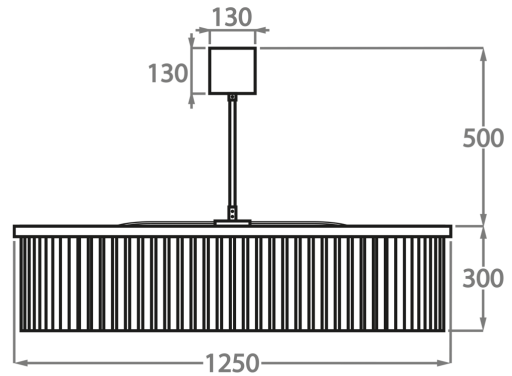

Size One

CL443-LA-60,

Height: 30 cm (11.81")

Diameter: 60 cm (23.62")

Bulbs: 9 x 25W or 4W G9 or G9 LED Net Weight: 24 kg / 53 lb

Size Two

CL443-LA-75,

Height: 30 cm (11.81")

Diameter: 75 cm (29.53")

Bulbs: 9 x 25W or 4W G9 or G9 LED Net Weight: 40 kg / 88 lb

Size Three

CL443-LA-100,

Height: 30 cm (11.81")

Diameter: 100 cm (39.37")

Bulbs: 12 x 25W or 4W G9 or G9 LED Net Weight: 47 kg / 104 lb

Size Four

CL443-LA-125,

Height: 30 cm (11.81")

Diameter: 125 cm (49.21")

Bulbs: 18 x 25W or 4W G9 or G9 LED Net Weight: 70 kg / 154 lb

The dimensions of the central rod and ceiling rose are not included in the height measurements. Please add a minimum of 15cm (6") to the height to take this into account. The standard rod and ceiling rose height is 50cm (20") if not otherwise specified by customer.