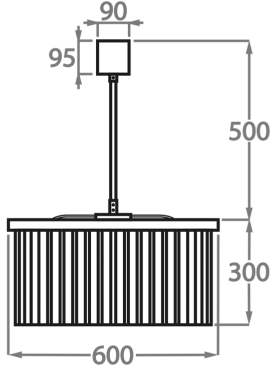

Size One

CL443-LA-60,

Height: 30 cm (11.81")

Diameter: 60 cm (23.62")

Bulbs: 9 x 25W or 4W G9 or G9 LED Net Weight: 24 kg / 53 lb

Size Two

CL443-LA-75,

Height: 30 cm (11.81")

Diameter: 75 cm (29.53")

Bulbs: 9 x 25W or 4W G9 or G9 LED Net Weight: 40 kg / 88 lb

Size Three

CL443-LA-100,

Height: 30 cm (11.81")

Diameter: 100 cm (39.37")

Bulbs: 12 x 25W or 4W G9 or G9 LED Net Weight: 47 kg / 104 lb

Size Four

CL443-LA-125,

Height: 30 cm (11.81")

Diameter: 125 cm (49.21")

Bulbs: 18 x 25W or 4W G9 or G9 LED Net Weight: 70 kg / 154 lb

The dimensions of the central rod and ceiling rose are not included in the height measurements. Please add a minimum of 15cm (6") to the height to take this into account. The standard rod and ceiling rose height is 50cm (20") if not otherwise specified by customer.