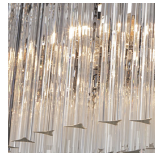

BELLA FIGURA

Large Double Drum Chandelier

CL443-LA

Collection Name
RETRO MURANO COLLECTION

Ideal for rooms with slightly lower ceiling height, this contemporary chandelier subtly modernises any setting and is a unique design within the retro Murano collection. Created in our Italian family-owned workshops, this breath-taking piece is now available in a satin glass finish, giving an almost frosted look. This chandelier refreshes the room while maintaining the elegant style that is visible throughout this collection

Compatible with

Bathroom

CL443-LA-60 in Satin Triangular Flat Cut Murano Glass and Brushed Dark Bronze

Available Finishes

Metal Finish

Chrome

Flat Bronze
(Custom finish)

Brushed Dark
Bronze

Polished Gold

Murano Glass Finish

Smoke
Murano

Clear Murano

Clear Cracked

Satin Murano

Hammered
Glass

Available Sizes