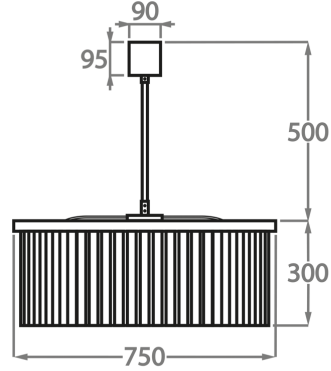

Size One

CL443-LA-60,

Height: 30 cm (11.81")

Diameter: 60 cm (23.62")

Bulbs: 9 x 25W or 4W G9 or G9 LED Net Weight: 24 kg / 53 lb

Size Two

CL443-LA-75,

Height: 30 cm (11.81")

Diameter: 75 cm (29.53")

Bulbs: 9 x 25W or 4W G9 or G9 LED Net Weight: 40 kg / 88 lb

Size Three

CL443-LA-100,

Height: 30 cm (11.81")

Diameter: 100 cm (39.37")

Bulbs: 12 x 25W or 4W G9 or G9 LED Net Weight: 47 kg / 104 lb

Size Four

CL443-LA-125,

Height: 30 cm (11.81")

Diameter: 125 cm (49.21")

Bulbs: 18 x 25W or 4W G9 or G9 LED Net Weight: 70 kg / 154 lb

The dimensions of the central rod and ceiling rose are not included in the height measurements. Please add a minimum of 15cm (6") to the height to take this into account. The standard rod and ceiling rose height is 50cm (20") if not otherwise specified by customer.