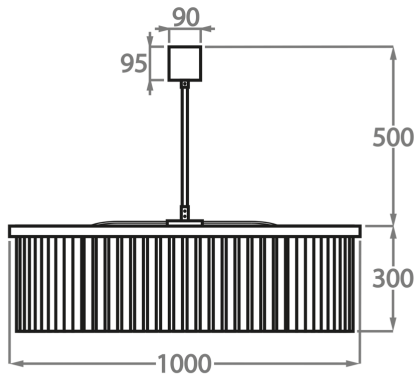

Size One

CL443-LA-60,

Height: 30 cm (11.81")

Diameter: 60 cm (23.62")

Bulbs: 9 x 25W or 4W G9 or G9 LED Net Weight: 24 kg / 53 lb

Size Two

CL443-LA-75,

Height: 30 cm (11.81")

Diameter: 75 cm (29.53")

Bulbs: 9 x 25W or 4W G9 or G9 LED Net Weight: 40 kg / 88 lb

Size Three

CL443-LA-100,

Height: 30 cm (11.81")

Diameter: 100 cm (39.37")

Bulbs: 12 x 25W or 4W G9 or G9 LED Net Weight: 47 kg / 104 lb

Size Four

CL443-LA-125,

Height: 30 cm (11.81")

Diameter: 125 cm (49.21")

Bulbs: 18 x 25W or 4W G9 or G9 LED Net Weight: 70 kg / 154 lb

The dimensions of the central rod and ceiling rose are not included in the height measurements. Please add a minimum of 15cm (6") to the height to take this into account. The standard rod and ceiling rose height is 50cm (20") if not otherwise specified by customer.