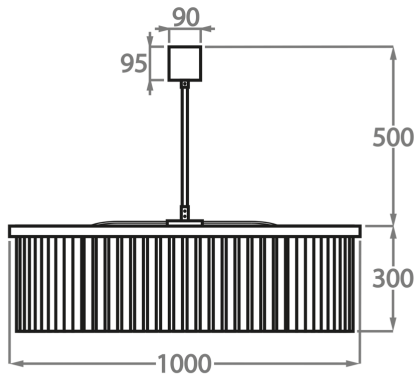

CL443-LA-60,

Height: 30 cm (11.81")

Diameter: 60 cm (23.62")

Bulbs: 8 x 25W or 4W G9 or G9 LED Net Weight: 24 kg / 53 lb

**Size Two**

CL443-LA-75,

Height: 30 cm (11.81")

Diameter: 75 cm (29.53")

Bulbs: 9 x 25W or 4W G9 or G9 LED Net Weight: 40 kg / 88 lb

**Size Three**

CL443-LA-100,

Height: 30 cm (11.81")

Diameter: 100 cm (39.37")

Bulbs: 12 x 25W or 4W G9 or G9 LED Net Weight: 47 kg / 104 lb

**Size Four**

CL443-LA-125,

Height: 30 cm (11.81")

Diameter: 125 cm (49.21")

Bulbs: 18 x 25W or 4W G9 or G9 LED Net Weight: 70 kg / 154 lb

The dimensions of the central rod and ceiling rose are not included in the height measurements. Please add a minimum of 15cm (6") to the height to take this into account. The standard rod and ceiling rose height is 50cm (20") if not otherwise specified by customer.