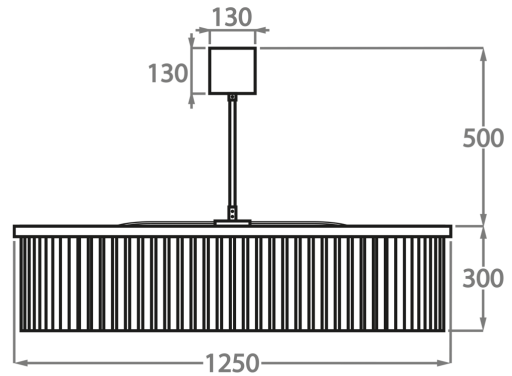

CL443-LA-60,

Height: 30 cm (11.81")

Diameter: 60 cm (23.62")

Bulbs: 8 x 25W or 4W G9 or G9 LED Net Weight: 24 kg / 53 lb

**Size Two**

CL443-LA-75,

Height: 30 cm (11.81")

Diameter: 75 cm (29.53")

Bulbs: 9 x 25W or 4W G9 or G9 LED Net Weight: 40 kg / 88 lb

**Size Three**

CL443-LA-100,

Height: 30 cm (11.81")

Diameter: 100 cm (39.37")

Bulbs: 12 x 25W or 4W G9 or G9 LED Net Weight: 47 kg / 104 lb

**Size Four**

CL443-LA-125,

Height: 30 cm (11.81")

Diameter: 125 cm (49.21")

Bulbs: 18 x 25W or 4W G9 or G9 LED Net Weight: 70 kg / 154 lb

The dimensions of the central rod and ceiling rose are not included in the height measurements. Please add a minimum of 15cm (6") to the height to take this into account. The standard rod and ceiling rose height is 50cm (20") if not otherwise specified by customer.