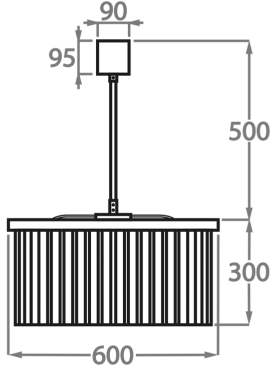

CL443-LA-60,

Height: 30 cm (11.81")

Diameter: 60 cm (23.62")

Bulbs: 8 x 25W or 4W G9 or G9 LED Net Weight: 24 kg / 53 lb

**Size Two**

CL443-LA-75,

Height: 30 cm (11.81")

Diameter: 75 cm (29.53")

Bulbs: 9 x 25W or 4W G9 or G9 LED Net Weight: 40 kg / 88 lb

**Size Three**

CL443-LA-100,

Height: 30 cm (11.81")

Diameter: 100 cm (39.37")

Bulbs: 12 x 25W or 4W G9 or G9 LED Net Weight: 47 kg / 104 lb

**Size Four**

CL443-LA-125,

Height: 30 cm (11.81")

Diameter: 125 cm (49.21")

Bulbs: 18 x 25W or 4W G9 or G9 LED Net Weight: 70 kg / 154 lb

The dimensions of the central rod and ceiling rose are not included in the height measurements. Please add a minimum of 15cm (6") to the height to take this into account. The standard rod and ceiling rose height is 50cm (20") if not otherwise specified by customer.