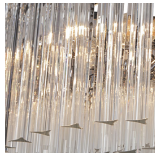

Murano Glass Finish

Clear Murano