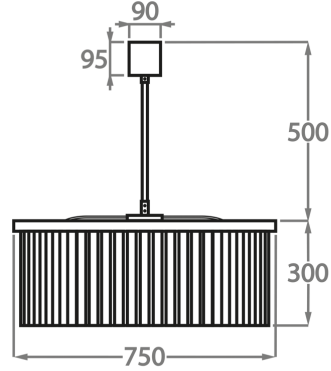

CL443-LA-60,

Height: 30 cm (11.81")

Diameter: 60 cm (23.62")

Bulbs: 8 x 25W or 4W G9 or G9 LED Net Weight: 24 kg / 53 lb

**Size Two**

CL443-LA-75,

Height: 30 cm (11.81")

Diameter: 75 cm (29.53")

Bulbs: 9 x 25W or 4W G9 or G9 LED Net Weight: 40 kg / 88 lb

**Size Three**

CL443-LA-100,

Height: 30 cm (11.81")

Diameter: 100 cm (39.37")

Bulbs: 12 x 25W or 4W G9 or G9 LED Net Weight: 47 kg / 104 lb

**Size Four**

CL443-LA-125,

Height: 30 cm (11.81")

Diameter: 125 cm (49.21")

Bulbs: 18 x 25W or 4W G9 or G9 LED Net Weight: 70 kg / 154 lb

The dimensions of the central rod and ceiling rose are not included in the height measurements. Please add a minimum of 15cm (6") to the height to take this into account. The standard rod and ceiling rose height is 50cm (20") if not otherwise specified by customer.