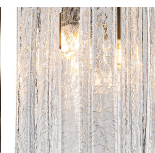

BELLA FIGURA

Small Double Drum Chandelier

CL443-SM

Collection Name

RETRO MURANO COLLECTION

An ultra-chic two ring drum chandelier with a metal top band. This new smaller version of one of our most popular ceiling lights is only 17cm (6.7") high in all sizes, making this chandelier ideal for rooms with slightly lower ceiling heights.

Murano Glass Finish

Clear Murano

Smoke
Murano

Clear Cracked

Satin Murano

Available Sizes

Size One

CL443-SM-60,
Height: 17 cm (6.69")
Diameter: 60 cm (23.62")
Bulbs: 9 x 25W or 4W G9 or G9 LED
Net Weight: 16 kg / 35 lb