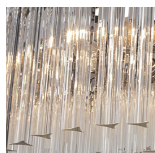

BELLA FIGURA

Small Double Drum Chandelier

CL443-SM

Collection Name

RETRO MURANO COLLECTION

An ultra-chic two ring drum chandelier with a metal top band. This new smaller version of one of our most popular ceiling lights is only 17cm (6.7") high in all sizes, making this chandelier ideal for rooms with slightly lower ceiling heights.

Murano Glass Finish

Clear Murano

Smoke
Murano

Clear Cracked

Satin Murano

Available Sizes

Size One

CL443-SM-60,
Height: 17 cm (6.69")
Diameter: 60 cm (23.62")
Bulbs: 9 x 25W or 4W G9 or G9 LED
Net Weight: 16 kg / 35 lb