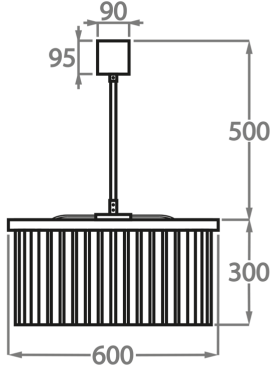

CL443-LA-60,

Height: 30 cm (11.81")

Diameter: 60 cm (23.62")

Bulbs: 8 x 25W or 4W G9 or G9 LED Net Weight: 24 kg / 53 lb

**Size Two**

CL443-LA-75,

Height: 30 cm (11.81")

Diameter: 75 cm (29.53")

Bulbs: 9 x 25W or 4W G9 or G9 LED Net Weight: 40 kg / 88 lb

**Size Three**

CL443-LA-100,

Height: 30 cm (11.81")

Diameter: 100 cm (39.37")

Bulbs: 12 x 25w or 4w G9 or G9 LED Net Weight: 47 kg / 104 lb

**Size Four**

CL443-LA-125,

Height: 30 cm (11.81")

Diameter: 125 cm (49.21")

Bulbs: 18 x 25W or 4W G9 or G9 LED Net Weight: 70 kg / 154 lb

The dimensions of the central rod and ceiling rose are not included in the height measurements. Please add a minimum of 15cm (6") to the height to take this into account. The standard rod and ceiling rose height is 50cm (20") if not otherwise specified by customer.