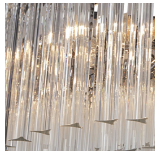

Murano Glass Finish

Clear Murano