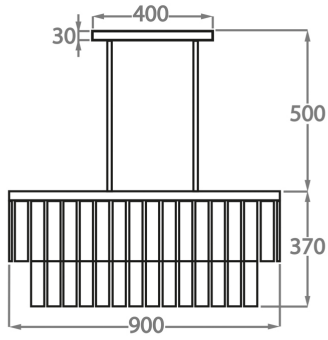

Smoke
Pentagonal
Glass

Available Sizes

Size One

CL440-90,

Height: 37 cm (14.57")

Width: 30 cm (11.81")

Length: 90 cm (35.43")

Bulbs: 4 × 40w E27

Net Weight: 45 kg / 99 lb

Size Two

CL440-150,

Height: 37 cm (14.57")

Width: 30 cm (11.81")

Length: 150 cm (59.06")

Bulbs: 6 × 40w E27

Net Weight: 62 kg / 136 lb

The dimensions of the central rods and ceiling rose are not included in the height measurements.

The standard rods and ceiling rose are 50cm (20"), but these can be ordered in different sizes by the customer.