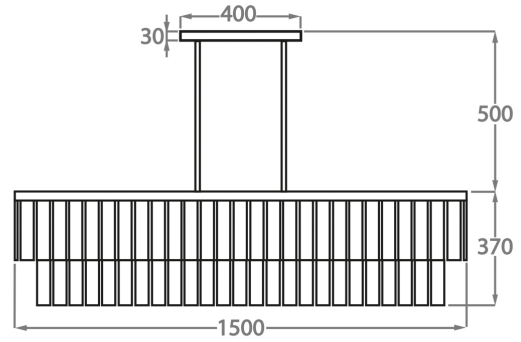

Smoke
Pentagonal
Glass

Available Sizes

Size One

CL440-90,

Height: 37 cm (14.57")

Width: 30 cm (11.81")

Length: 90 cm (35.43")

Bulbs: 4 × 40w E27

Net Weight: 45 kg / 99 lb

Size Two

CL440-150,

Height: 37 cm (14.57")

Width: 30 cm (11.81")

Length: 150 cm (59.06")

Bulbs: 6 × 40w E27

Net Weight: 62 kg / 136 lb

The dimensions of the central rods and ceiling rose are not included in the height measurements.

The standard rods and ceiling rose are 50cm (20"), but these can be ordered in different sizes by the customer.