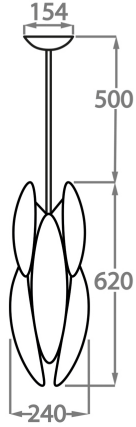

#### Murano Glass Finish

Gold Murano  
Glass

Milk White  
Murano Glass

Silver Murano  
Glass

**Chandelier Size One**

CL430-24,  
Height: 62 cm (24.41")  
Diameter: 24 cm (9.45")  
Bulbs: 1 x 5W G9 LED  
Net Weight: 8 kg / 18 lb

**Chandelier Size Two**

CL430-44,  
Height: 62 cm (24.41")  
Diameter: 44 cm (17.32")  
Bulbs: 1 x 5W G9 LED  
Net Weight: 14 kg / 30 lb

**Chandelier Size Three**

CL430-62,  
Height: 62 cm (24.41")  
Diameter: 62 cm (24.41")  
Bulbs: 10 x 5W G9 LED  
Net Weight: 26 kg / 57 lb

**Chandelier Size Four**

CL430-100,  
Height: 85 cm (33.46")  
Diameter: 100 cm (39.37")  
Bulbs: 18 x 5W G9 LED  
Net Weight: 50 kg / 110 lb

**Chandelier Size Five**

CL430-120,

Height: 95 cm (37.4")

Diameter: 120 cm (47.24")

Bulbs: 18 x 5W G9 LED

Net Weight: 80 kg / 176 lb

The dimensions of the central rod and ceiling rose are not included in the height measurements. Please add a minimum of 15cm (6") to take this into account. The standard rod and ceiling rose is 50cm (20"), but this can be specified in the exact size required by the customer at the time of order.