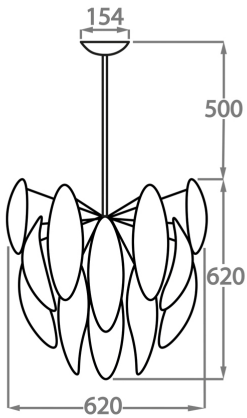

#### Murano Glass Finish

Gold Murano  
Glass

Milk White  
Murano Glass

Silver Murano  
Glass

**Chandelier Size One**

CL430-24,  
Height: 62 cm (24.41")  
Diameter: 24 cm (9.45")  
Bulbs: 1 x 5W G9 LED  
Net Weight: 8 kg / 18 lb

**Chandelier Size Two**

CL430-44,  
Height: 62 cm (24.41")  
Diameter: 44 cm (17.32")  
Bulbs: 1 x 5W G9 LED  
Net Weight: 14 kg / 30 lb

**Chandelier Size Three**

CL430-62,  
Height: 62 cm (24.41")  
Diameter: 62 cm (24.41")  
Bulbs: 10 x 5W G9 LED  
Net Weight: 26 kg / 57 lb

**Chandelier Size Four**

CL430-100,  
Height: 85 cm (33.46")  
Diameter: 100 cm (39.37")  
Bulbs: 18 x 5W G9 LED  
Net Weight: 50 kg / 110 lb

**Chandelier Size Five**

CL430-120,

Height: 95 cm (37.4")

Diameter: 120 cm (47.24")

Bulbs: 18 x 5W G9 LED

Net Weight: 80 kg / 176 lb

The dimensions of the central rod and ceiling rose are not included in the height measurements. Please add a minimum of 15cm (6") to take this into account. The standard rod and ceiling rose is 50cm (20"), but this can be specified in the exact size required by the customer at the time of order.