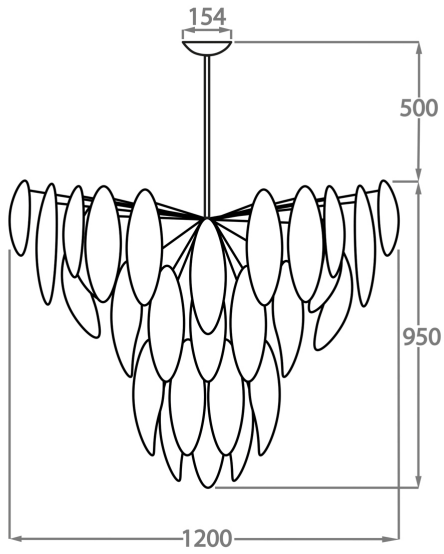

#### Murano Glass Finish

Gold Murano  
Glass

Milk White  
Murano Glass

Silver Murano  
Glass

**Chandelier Size One**

CL430-24,  
Height: 62 cm (24.41")  
Diameter: 24 cm (9.45")  
Bulbs: 1 x 5W G9 LED  
Net Weight: 8 kg / 18 lb

**Chandelier Size Two**

CL430-44,  
Height: 62 cm (24.41")  
Diameter: 44 cm (17.32")  
Bulbs: 1 x 5W G9 LED  
Net Weight: 14 kg / 30 lb

**Chandelier Size Three**

CL430-62,  
Height: 62 cm (24.41")  
Diameter: 62 cm (24.41")  
Bulbs: 10 x 5W G9 LED  
Net Weight: 26 kg / 57 lb

**Chandelier Size Four**

CL430-100,  
Height: 85 cm (33.46")  
Diameter: 100 cm (39.37")  
Bulbs: 18 x 5W G9 LED  
Net Weight: 50 kg / 110 lb

**Chandelier Size Five**

CL430-120,

Height: 95 cm (37.4")

Diameter: 120 cm (47.24")

Bulbs: 18 x 5W G9 LED

Net Weight: 80 kg / 176 lb

The dimensions of the central rod and ceiling rose are not included in the height measurements. Please add a minimum of 15cm (6") to take this into account. The standard rod and ceiling rose is 50cm (20"), but this can be specified in the exact size required by the customer at the time of order.