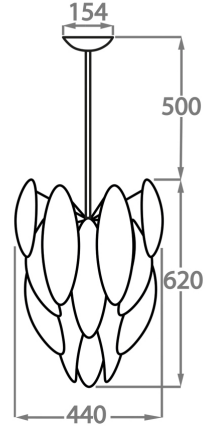

#### Murano Glass Finish

Gold Murano  
Glass

Milk White  
Murano Glass

Silver Murano  
Glass

**Chandelier Size One**

CL430-24,  
Height: 62 cm (24.41")  
Diameter: 24 cm (9.45")  
Bulbs: 1 x 5W G9 LED  
Net Weight: 8 kg / 18 lb

**Chandelier Size Two**

CL430-44,  
Height: 62 cm (24.41")  
Diameter: 44 cm (17.32")  
Bulbs: 1 x 5W G9 LED  
Net Weight: 14 kg / 30 lb

**Chandelier Size Three**

CL430-62,  
Height: 62 cm (24.41")  
Diameter: 62 cm (24.41")  
Bulbs: 10 x 5W G9 LED  
Net Weight: 26 kg / 57 lb

**Chandelier Size Four**

CL430-100,  
Height: 85 cm (33.46")  
Diameter: 100 cm (39.37")  
Bulbs: 18 x 5W G9 LED  
Net Weight: 50 kg / 110 lb

**Chandelier Size Five**

CL430-120,

Height: 95 cm (37.4")

Diameter: 120 cm (47.24")

Bulbs: 18 x 5W G9 LED

Net Weight: 80 kg / 176 lb

The dimensions of the central rod and ceiling rose are not included in the height measurements. Please add a minimum of 15cm (6") to take this into account. The standard rod and ceiling rose is 50cm (20"), but this can be specified in the exact size required by the customer at the time of order.