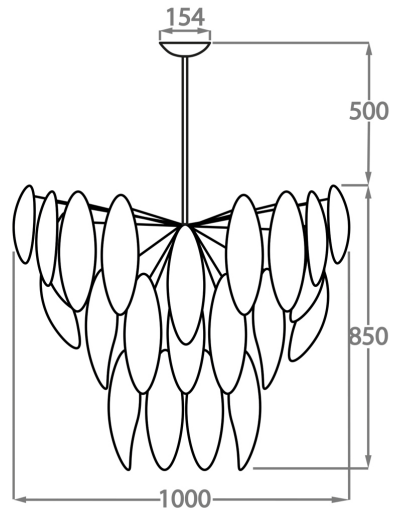

#### Murano Glass Finish

Gold Murano  
Glass

Milk White  
Murano Glass

Silver Murano  
Glass

**Chandelier Size One**

CL430-24,  
Height: 62 cm (24.41")  
Diameter: 24 cm (9.45")  
Bulbs: 1 x 5W G9 LED  
Net Weight: 8 kg / 18 lb

**Chandelier Size Two**

CL430-44,  
Height: 62 cm (24.41")  
Diameter: 44 cm (17.32")  
Bulbs: 1 x 5W G9 LED  
Net Weight: 14 kg / 30 lb

**Chandelier Size Three**

CL430-62,  
Height: 62 cm (24.41")  
Diameter: 62 cm (24.41")  
Bulbs: 10 x 5W G9 LED  
Net Weight: 26 kg / 57 lb

**Chandelier Size Four**

CL430-100,  
Height: 85 cm (33.46")  
Diameter: 100 cm (39.37")  
Bulbs: 18 x 5W G9 LED  
Net Weight: 50 kg / 110 lb

**Chandelier Size Five**

CL430-120,

Height: 95 cm (37.4")

Diameter: 120 cm (47.24")

Bulbs: 18 x 5W G9 LED

Net Weight: 80 kg / 176 lb

The dimensions of the central rod and ceiling rose are not included in the height measurements. Please add a minimum of 15cm (6") to take this into account. The standard rod and ceiling rose is 50cm (20"), but this can be specified in the exact size required by the customer at the time of order.