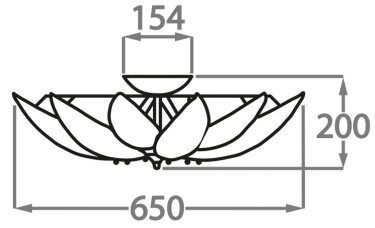

CL430-FM-44,
Height: 62 cm (24.41")
Diameter: 44 cm (17.32")
Bulbs: 1 x 40w E27
Net Weight: 8 kg / 18 lb

Size Two

CL430-FM-65,
Height: 20 cm (7.87")
Diameter: 65 cm (25.59")
Bulbs: 6 x 25w or 4w G9 or G9 LED
Net Weight: 15 kg / 34 lb

Size Three

CL430-FM-90,
Height: 20 cm (7.87")
Diameter: 90 cm (35.43")
Bulbs: 12 x 25w or 4w G9 or G9 LED
Net Weight: 18 kg / 40 lb