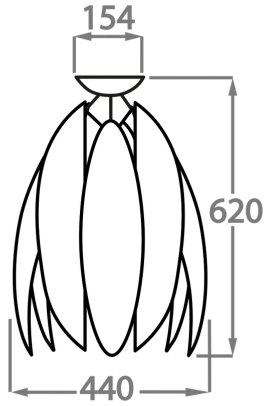

CL430-FM-44,
Height: 62 cm (24.41")
Diameter: 44 cm (17.32")
Bulbs: 1 x 40w E27
Net Weight: 8 kg / 18 lb

Size Two

CL430-FM-65,
Height: 20 cm (7.87")
Diameter: 65 cm (25.59")
Bulbs: 6 x 25w or 4w G9 or G9 LED
Net Weight: 15 kg / 34 lb

Size Three

CL430-FM-90,
Height: 20 cm (7.87")
Diameter: 90 cm (35.43")
Bulbs: 12 x 25w or 4w G9 or G9 LED
Net Weight: 18 kg / 40 lb