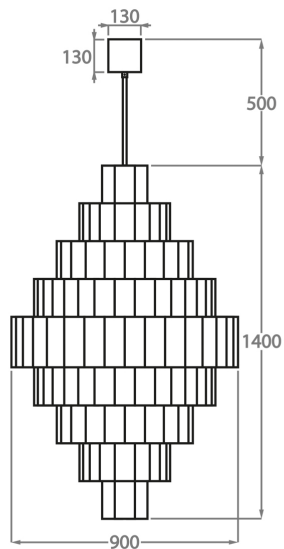

## Available Sizes

---

### Size One

CL429-COL-90,

Height: 140 cm (55.12")

Diameter: 90 cm (35.43")

Bulbs: 18 x 40W E27

Net Weight: 106 kg / 234 lb

The dimensions of the central chain and ceiling rose are not included in the height measurements. Please add a minimum of 15cm (6") to the height to take this into account. The standard chain and ceiling rose height is 50cm (20") if not otherwise specified by customer.