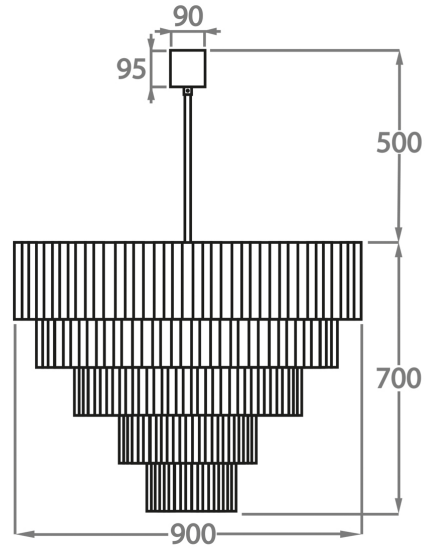

Smoke
Pentagonal
Glass

Satin
Pentagonal
Glass

Available Sizes

Size One

CL429-35,
Height: 35 cm (13.78")
Diameter: 35 cm (13.78")
Bulbs: 4 x 40w E27
Net Weight: 10 kg / 22 lb

Size Two

CL429-45,
Height: 35 cm (13.78")
Diameter: 45 cm (17.72")
Bulbs: 4 x 40W E27
Net Weight: 13 kg / 29 lb

Size Three

CL429-50,
Height: 45 cm (17.72")
Diameter: 50 cm (19.69")
Bulbs: 5 x 40W E27
Net Weight: 19 kg / 42 lb

Size Four

CL429-60,
Height: 50 cm (19.69")
Diameter: 60 cm (23.62")
Bulbs: 7 x 40W E27
Net Weight: 21 kg / 46 lb

Size Five

CL429-75,
Height: 60 cm (23.62")
Diameter: 75 cm (29.53")
Bulbs: 10 x 40W E27
Net Weight: 34 kg / 75 lb

Size Six

CL429-90,
Height: 70 cm (27.56")
Diameter: 90 cm (35.43")
Bulbs: 13 x 40W E27
Net Weight: 54 kg / 120 lb

The dimensions of the central chain and ceiling rose are not included in the height measurements. Please add a minimum of 15cm (6") to the height to take this into account. The standard chain and ceiling rose height is 50cm (20") if not otherwise specified by customer.