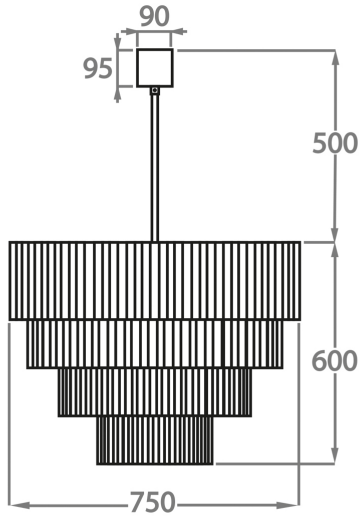

Smoke
Pentagonal
Glass

Satin
Pentagonal
Glass

Available Sizes

Size One

CL429-35,
Height: 35 cm (13.78")
Diameter: 35 cm (13.78")
Bulbs: 4 x 40w E27
Net Weight: 10 kg / 22 lb

Size Two

CL429-45,
Height: 35 cm (13.78")
Diameter: 45 cm (17.72")
Bulbs: 4 x 40W E27
Net Weight: 13 kg / 29 lb

Size Three

CL429-50,
Height: 45 cm (17.72")
Diameter: 50 cm (19.69")
Bulbs: 5 x 40W E27
Net Weight: 19 kg / 42 lb

Size Four

CL429-60,
Height: 50 cm (19.69")
Diameter: 60 cm (23.62")
Bulbs: 7 x 40W E27
Net Weight: 21 kg / 46 lb

Size Five

CL429-75,
Height: 60 cm (23.62")
Diameter: 75 cm (29.53")
Bulbs: 10 x 40W E27
Net Weight: 34 kg / 75 lb

Size Six

CL429-90,
Height: 70 cm (27.56")
Diameter: 90 cm (35.43")
Bulbs: 13 x 40W E27
Net Weight: 54 kg / 120 lb

The dimensions of the central chain and ceiling rose are not included in the height measurements. Please add a minimum of 15cm (6") to the height to take this into account. The standard chain and ceiling rose height is 50cm (20") if not otherwise specified by customer.