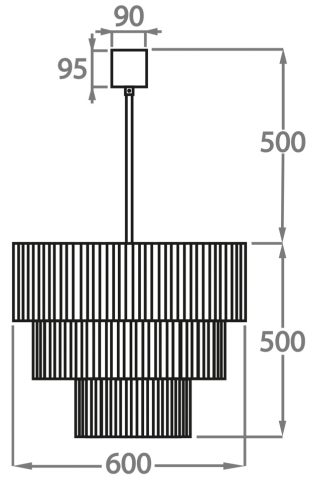

Smoke
Pentagonal
Glass

Satin
Pentagonal
Glass

Available Sizes

Size One

CL429-35,
Height: 35 cm (13.78")
Diameter: 35 cm (13.78")
Bulbs: 4 x 40w E27
Net Weight: 10 kg / 22 lb

Size Two

CL429-45,
Height: 35 cm (13.78")
Diameter: 45 cm (17.72")
Bulbs: 4 x 40w E27
Net Weight: 13 kg / 29 lb

Size Three

CL429-50,
Height: 45 cm (17.72")
Diameter: 50 cm (19.69")
Bulbs: 5 x 40w E27
Net Weight: 18 kg / 40 lb

Size Four

CL429-60,
Height: 50 cm (19.69")
Diameter: 60 cm (23.62")
Bulbs: 7 x 40w E27
Net Weight: 21 kg / 46 lb

Size Five

CL429-75,

Height: 60 cm (23.62")

Diameter: 75 cm (29.53")

Bulbs: 10 x 40w E27

Net Weight: 40 kg / 88 lb

Size Six

CL429-90,

Height: 70 cm (27.56")

Diameter: 90 cm (35.43")

Bulbs: 13 x 40w E27

Net Weight: 54 kg / 119 lb

The dimensions of the central chain and ceiling rose are not included in the height measurements. Please add a minimum of 15cm (6") to the height to take this into account. The standard chain and ceiling rose height is 50cm (20") if not otherwise specified by customer.