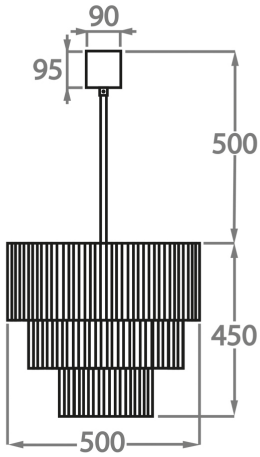

Smoke
Pentagonal
Glass

Satin
Pentagonal
Glass

Available Sizes

Size One

CL429-35,
Height: 35 cm (13.78")
Diameter: 35 cm (13.78")
Bulbs: 4 x 40w E27
Net Weight: 10 kg / 22 lb

Size Two

CL429-45,
Height: 35 cm (13.78")
Diameter: 45 cm (17.72")
Bulbs: 4 x 40w E27
Net Weight: 13 kg / 29 lb

Size Three

CL429-50,
Height: 45 cm (17.72")
Diameter: 50 cm (19.69")
Bulbs: 5 x 40w E27
Net Weight: 18 kg / 40 lb

Size Four

CL429-60,
Height: 50 cm (19.69")
Diameter: 60 cm (23.62")
Bulbs: 7 x 40w E27
Net Weight: 21 kg / 46 lb

Size Five

CL429-75,

Height: 60 cm (23.62")

Diameter: 75 cm (29.53")

Bulbs: 10 x 40w E27

Net Weight: 40 kg / 88 lb

Size Six

CL429-90,

Height: 70 cm (27.56")

Diameter: 90 cm (35.43")

Bulbs: 13 x 40w E27

Net Weight: 54 kg / 119 lb

The dimensions of the central chain and ceiling rose are not included in the height measurements. Please add a minimum of 15cm (6") to the height to take this into account. The standard chain and ceiling rose height is 50cm (20") if not otherwise specified by customer.