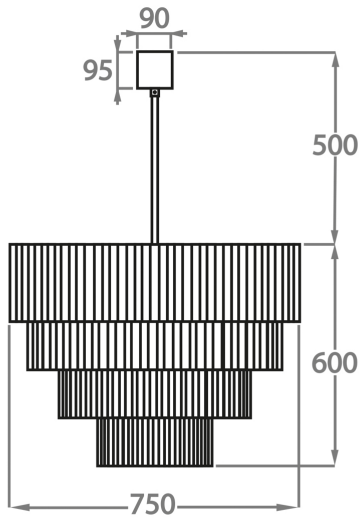

Smoke
Pentagonal
Glass

Satin
Pentagonal
Glass

Available Sizes

Size One

CL429-35,
Height: 35 cm (13.78")
Diameter: 35 cm (13.78")
Bulbs: 4 x 40w E27
Net Weight: 10 kg / 22 lb

Size Two

CL429-45,
Height: 35 cm (13.78")
Diameter: 45 cm (17.72")
Bulbs: 4 x 40w E27
Net Weight: 13 kg / 29 lb

Size Three

CL429-50,
Height: 45 cm (17.72")
Diameter: 50 cm (19.69")
Bulbs: 5 x 40w E27
Net Weight: 18 kg / 40 lb

Size Four

CL429-60,
Height: 50 cm (19.69")
Diameter: 60 cm (23.62")
Bulbs: 7 x 40w E27
Net Weight: 21 kg / 46 lb

Size Five

CL429-75,

Height: 60 cm (23.62")

Diameter: 75 cm (29.53")

Bulbs: 10 x 40w E27

Net Weight: 40 kg / 88 lb

Size Six

CL429-90,

Height: 70 cm (27.56")

Diameter: 90 cm (35.43")

Bulbs: 13 x 40w E27

Net Weight: 54 kg / 119 lb

The dimensions of the central chain and ceiling rose are not included in the height measurements. Please add a minimum of 15cm (6") to the height to take this into account. The standard chain and ceiling rose height is 50cm (20") if not otherwise specified by customer.