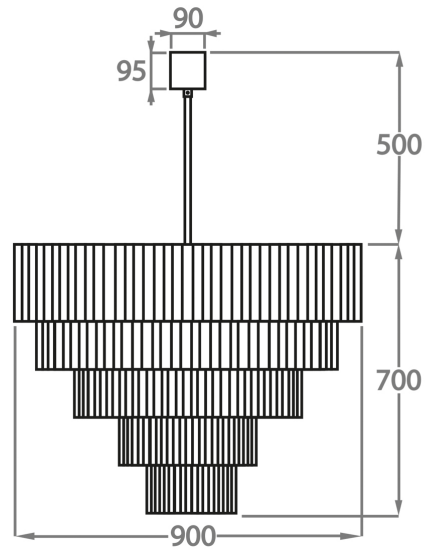

Smoke
Pentagonal
Glass

Satin
Pentagonal
Glass

Available Sizes

Size One

CL429-35,
Height: 35 cm (13.78")
Diameter: 35 cm (13.78")
Bulbs: 4 x 40w E27
Net Weight: 10 kg / 22 lb

Size Two

CL429-45,
Height: 35 cm (13.78")
Diameter: 45 cm (17.72")
Bulbs: 4 x 40w E27
Net Weight: 13 kg / 29 lb

Size Three

CL429-50,
Height: 45 cm (17.72")
Diameter: 50 cm (19.69")
Bulbs: 5 x 40w E27
Net Weight: 18 kg / 40 lb

Size Four

CL429-60,
Height: 50 cm (19.69")
Diameter: 60 cm (23.62")
Bulbs: 7 x 40w E27
Net Weight: 21 kg / 46 lb

Size Five

CL429-75,

Height: 60 cm (23.62")

Diameter: 75 cm (29.53")

Bulbs: 10 x 40w E27

Net Weight: 40 kg / 88 lb

Size Six

CL429-90,

Height: 70 cm (27.56")

Diameter: 90 cm (35.43")

Bulbs: 13 x 40w E27

Net Weight: 54 kg / 119 lb

The dimensions of the central chain and ceiling rose are not included in the height measurements. Please add a minimum of 15cm (6") to the height to take this into account. The standard chain and ceiling rose height is 50cm (20") if not otherwise specified by customer.