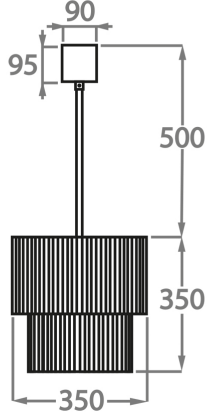

Smoke
Pentagonal
Glass

Satin
Pentagonal
Glass

Available Sizes

Size One

CL429-35,
Height: 35 cm (13.78")
Diameter: 35 cm (13.78")
Bulbs: 4 x 40w E27
Net Weight: 10 kg / 22 lb

Size Two

CL429-45,
Height: 35 cm (13.78")
Diameter: 45 cm (17.72")
Bulbs: 4 x 40w E27
Net Weight: 13 kg / 29 lb

Size Three

CL429-50,
Height: 45 cm (17.72")
Diameter: 50 cm (19.69")
Bulbs: 5 x 40w E27
Net Weight: 18 kg / 40 lb

Size Four

CL429-60,
Height: 50 cm (19.69")
Diameter: 60 cm (23.62")
Bulbs: 7 x 40w E27
Net Weight: 21 kg / 46 lb

Size Five

CL429-75,

Height: 60 cm (23.62")

Diameter: 75 cm (29.53")

Bulbs: 10 x 40w E27

Net Weight: 40 kg / 88 lb

Size Six

CL429-90,

Height: 70 cm (27.56")

Diameter: 90 cm (35.43")

Bulbs: 13 x 40w E27

Net Weight: 54 kg / 119 lb

The dimensions of the central chain and ceiling rose are not included in the height measurements. Please add a minimum of 15cm (6") to the height to take this into account. The standard chain and ceiling rose height is 50cm (20") if not otherwise specified by customer.