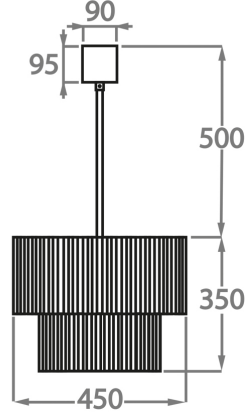

Smoke
Pentagonal
Glass

Satin
Pentagonal
Glass

Available Sizes

Size One

CL429-35,
Height: 35 cm (13.78")
Diameter: 35 cm (13.78")
Bulbs: 4 x 40w E27
Net Weight: 10 kg / 22 lb

Size Two

CL429-45,
Height: 35 cm (13.78")
Diameter: 45 cm (17.72")
Bulbs: 4 x 40w E27
Net Weight: 13 kg / 29 lb

Size Three

CL429-50,
Height: 45 cm (17.72")
Diameter: 50 cm (19.69")
Bulbs: 5 x 40w E27
Net Weight: 18 kg / 40 lb

Size Four

CL429-60,
Height: 50 cm (19.69")
Diameter: 60 cm (23.62")
Bulbs: 7 x 40w E27
Net Weight: 21 kg / 46 lb

Size Five

CL429-75,

Height: 60 cm (23.62")

Diameter: 75 cm (29.53")

Bulbs: 10 x 40w E27

Net Weight: 40 kg / 88 lb

Size Six

CL429-90,

Height: 70 cm (27.56")

Diameter: 90 cm (35.43")

Bulbs: 13 x 40w E27

Net Weight: 54 kg / 119 lb

The dimensions of the central chain and ceiling rose are not included in the height measurements. Please add a minimum of 15cm (6") to the height to take this into account. The standard chain and ceiling rose height is 50cm (20") if not otherwise specified by customer.