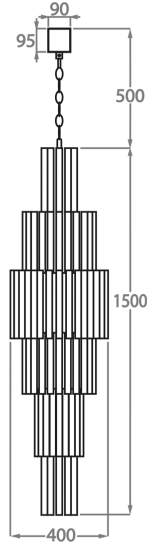

## Column Chandelier

CL421-40 in Clear Quadrangular Angle Cut Murano Glass and Chrome

## Available Sizes

---

### One Size Only

CL421-40,

Height: 150 cm (59.06")

Diameter: 40 cm (15.75")

Bulbs: 19 x 40w E27

Net Weight: 50 kg / 110 lb

The dimensions of the central rod/chain and ceiling rose are not included in the height measurements.  
The standard rod/chain and ceiling rose is 50cm if not otherwise specified by customer.