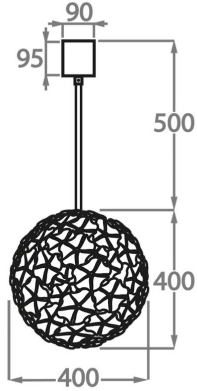

#### Murano Glass Finish

White

Available Sizes

**Chandelier One**

CL420-40,  
Height: 40 cm (15.75")  
Diameter: 40 cm (15.75")  
Bulbs: 3 x 40w E27  
Net Weight: 16 kg / 35 lb

**Chandelier Two**

CL420-60,  
Height: 60 cm (23.62")  
Diameter: 60 cm (23.62")  
Bulbs: 7 x 40w E27  
Net Weight: 28 kg / 62 lb

**Chandelier Three**

CL420-80,  
Height: 80 cm (31.5")  
Diameter: 80 cm (31.5")  
Bulbs: 12 x 40w E27  
Net Weight: 40 kg / 88 lb

The dimensions of the central rod/chain and ceiling rose are not included in the height measurements  
Standard rod/chain and ceiling rose is 50cm if not otherwise specified by customer