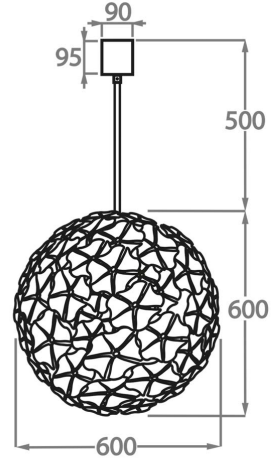

#### Murano Glass Finish

White

Available Sizes

**Chandelier One**

CL420-40,  
Height: 40 cm (15.75")  
Diameter: 40 cm (15.75")  
Bulbs: 3 x 40w E27  
Net Weight: 16 kg / 35 lb

**Chandelier Two**

CL420-60,  
Height: 60 cm (23.62")  
Diameter: 60 cm (23.62")  
Bulbs: 7 x 40w E27  
Net Weight: 28 kg / 62 lb

**Chandelier Three**

CL420-80,  
Height: 80 cm (31.5")  
Diameter: 80 cm (31.5")  
Bulbs: 12 x 40w E27  
Net Weight: 40 kg / 88 lb

The dimensions of the central rod/chain and ceiling rose are not included in the height measurements  
Standard rod/chain and ceiling rose is 50cm if not otherwise specified by customer