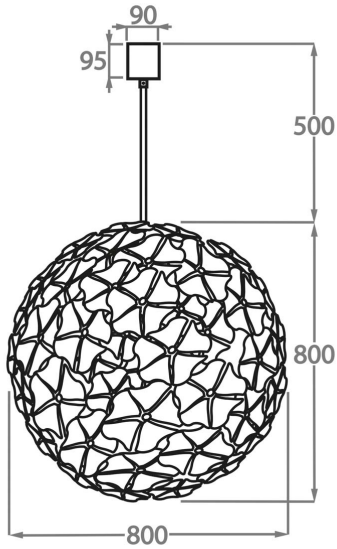

#### Murano Glass Finish

White

Available Sizes

**Chandelier One**

CL420-40,  
Height: 40 cm (15.75")  
Diameter: 40 cm (15.75")  
Bulbs: 3 x 40w E27  
Net Weight: 16 kg / 35 lb

**Chandelier Two**

CL420-60,  
Height: 60 cm (23.62")  
Diameter: 60 cm (23.62")  
Bulbs: 7 x 40w E27  
Net Weight: 28 kg / 62 lb

**Chandelier Three**

CL420-80,  
Height: 80 cm (31.5")  
Diameter: 80 cm (31.5")  
Bulbs: 12 x 40w E27  
Net Weight: 40 kg / 88 lb

The dimensions of the central rod/chain and ceiling rose are not included in the height measurements  
Standard rod/chain and ceiling rose is 50cm if not otherwise specified by customer