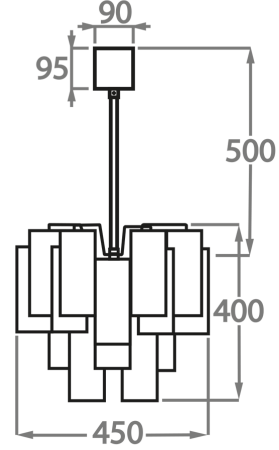

Murano Glass Finish

Clear
Pentagonal
Glass

Smoke
Pentagonal
Glass

Available Sizes

Size One

CL418-35,
Height: 40 cm (15.75")
Diameter: 35 cm (13.78")
Bulbs: 4 x 40w E27
Net Weight: 8 kg / 18 lb

Size Two

CL418-45,
Height: 40 cm (15.75")
Diameter: 45 cm (17.72")
Bulbs: 4 x 40W E27
Net Weight: 13 kg / 29 lb

Size Three

CL418-50,
Height: 45 cm (17.72")
Diameter: 50 cm (19.69")
Bulbs: 5 x 40w E27
Net Weight: 18 kg / 40 lb

Size Four

CL418-60,
Height: 45 cm (17.72")
Diameter: 60 cm (23.62")
Bulbs: 7 x 40w E27
Net Weight: 31 kg / 68 lb

Size Five

CL418-75,
Height: 60 cm (23.62")
Diameter: 75 cm (29.53")
Bulbs: 10 x 40w E27
Net Weight: 40 kg / 88 lb

Size Six

CL418-90,
Height: 70 cm (27.56")
Diameter: 90 cm (35.43")
Bulbs: 13 x 40w E27
Net Weight: 60 kg / 132 lb

The dimensions of the central rod/chain and ceiling rose are not included in the height measurements.
Standard rod/chain and ceiling rose is 50cm if not otherwise specified by customer.