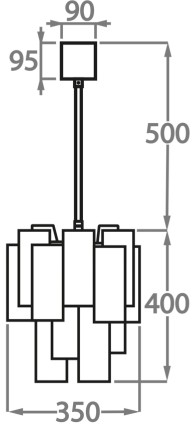

Murano Glass Finish

Clear
Pentagonal
Glass

Smoke
Pentagonal
Glass

Available Sizes

Size One

CL418-35,
Height: 40 cm (15.75")
Diameter: 35 cm (13.78")
Bulbs: 4 x 40w E27
Net Weight: 8 kg / 18 lb

Size Two

CL418-45,
Height: 40 cm (15.75")
Diameter: 45 cm (17.72")
Bulbs: 4 x 40W E27
Net Weight: 13 kg / 29 lb

Size Three

CL418-50,
Height: 45 cm (17.72")
Diameter: 50 cm (19.69")
Bulbs: 5 x 40w E27
Net Weight: 18 kg / 40 lb

Size Four

CL418-60,
Height: 45 cm (17.72")
Diameter: 60 cm (23.62")
Bulbs: 7 x 40w E27
Net Weight: 31 kg / 68 lb

Size Five

CL418-75,
Height: 60 cm (23.62")
Diameter: 75 cm (29.53")
Bulbs: 10 x 40w E27
Net Weight: 40 kg / 88 lb

Size Six

CL418-90,
Height: 70 cm (27.56")
Diameter: 90 cm (35.43")
Bulbs: 13 x 40w E27
Net Weight: 60 kg / 132 lb

The dimensions of the central rod/chain and ceiling rose are not included in the height measurements.
Standard rod/chain and ceiling rose is 50cm if not otherwise specified by customer.