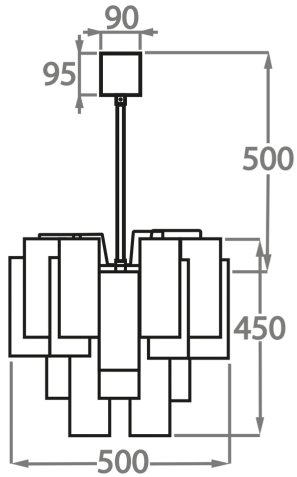

Murano Glass Finish

Clear
Pentagonal
Glass

Smoke
Pentagonal
Glass

Available Sizes

Size One

CL418-35,
Height: 40 cm (15.75")
Diameter: 35 cm (13.78")
Bulbs: 4 x 40w E27
Net Weight: 8 kg / 18 lb

Size Two

CL418-45,
Height: 40 cm (15.75")
Diameter: 45 cm (17.72")
Bulbs: 4 x 40W E27
Net Weight: 13 kg / 29 lb

Size Three

CL418-50,
Height: 45 cm (17.72")
Diameter: 50 cm (19.69")
Bulbs: 5 x 40w E27
Net Weight: 18 kg / 40 lb

Size Four

CL418-60,
Height: 45 cm (17.72")
Diameter: 60 cm (23.62")
Bulbs: 7 x 40w E27
Net Weight: 31 kg / 68 lb

Size Five

CL418-75,
Height: 60 cm (23.62")
Diameter: 75 cm (29.53")
Bulbs: 10 x 40w E27
Net Weight: 40 kg / 88 lb

Size Six

CL418-90,
Height: 70 cm (27.56")
Diameter: 90 cm (35.43")
Bulbs: 13 x 40w E27
Net Weight: 60 kg / 132 lb

The dimensions of the central rod/chain and ceiling rose are not included in the height measurements.
Standard rod/chain and ceiling rose is 50cm if not otherwise specified by customer.