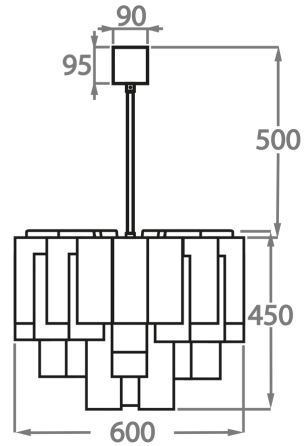

Murano Glass Finish

Clear
Pentagonal
Glass

Smoke
Pentagonal
Glass

Available Sizes

Size One

CL418-35,
Height: 40 cm (15.75")
Diameter: 35 cm (13.78")
Bulbs: 4 x 40w E27
Net Weight: 8 kg / 18 lb

Size Two

CL418-45,
Height: 40 cm (15.75")
Diameter: 45 cm (17.72")
Bulbs: 4 x 40W E27
Net Weight: 13 kg / 29 lb

Size Three

CL418-50,
Height: 45 cm (17.72")
Diameter: 50 cm (19.69")
Bulbs: 5 x 40w E27
Net Weight: 18 kg / 40 lb

Size Four

CL418-60,
Height: 45 cm (17.72")
Diameter: 60 cm (23.62")
Bulbs: 7 x 40w E27
Net Weight: 31 kg / 68 lb

Size Five

CL418-75,
Height: 60 cm (23.62")
Diameter: 75 cm (29.53")
Bulbs: 10 x 40w E27
Net Weight: 40 kg / 88 lb

Size Six

CL418-90,
Height: 70 cm (27.56")
Diameter: 90 cm (35.43")
Bulbs: 13 x 40w E27
Net Weight: 60 kg / 132 lb

The dimensions of the central rod/chain and ceiling rose are not included in the height measurements.
Standard rod/chain and ceiling rose is 50cm if not otherwise specified by customer.