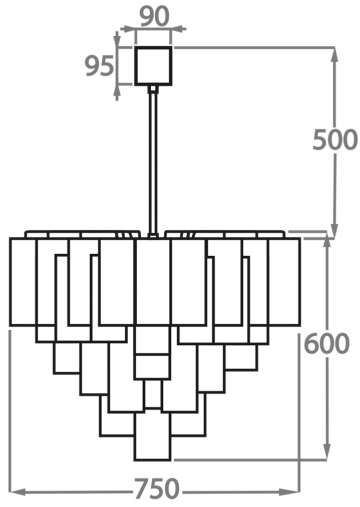

Murano Glass Finish

Clear
Pentagonal
Glass

Smoke
Pentagonal
Glass

Available Sizes

Size One

CL418-35,
Height: 40 cm (15.75")
Diameter: 35 cm (13.78")
Bulbs: 4 x 40w E27
Net Weight: 8 kg / 18 lb

Size Two

CL418-45,
Height: 40 cm (15.75")
Diameter: 45 cm (17.72")
Bulbs: 4 x 40W E27
Net Weight: 13 kg / 29 lb

Size Three

CL418-50,
Height: 45 cm (17.72")
Diameter: 50 cm (19.69")
Bulbs: 5 x 40w E27
Net Weight: 18 kg / 40 lb

Size Four

CL418-60,
Height: 45 cm (17.72")
Diameter: 60 cm (23.62")
Bulbs: 7 x 40w E27
Net Weight: 31 kg / 68 lb

Size Five

CL418-75,
Height: 60 cm (23.62")
Diameter: 75 cm (29.53")
Bulbs: 10 x 40w E27
Net Weight: 40 kg / 88 lb

Size Six

CL418-90,
Height: 70 cm (27.56")
Diameter: 90 cm (35.43")
Bulbs: 13 x 40w E27
Net Weight: 60 kg / 132 lb

The dimensions of the central rod/chain and ceiling rose are not included in the height measurements.
Standard rod/chain and ceiling rose is 50cm if not otherwise specified by customer.