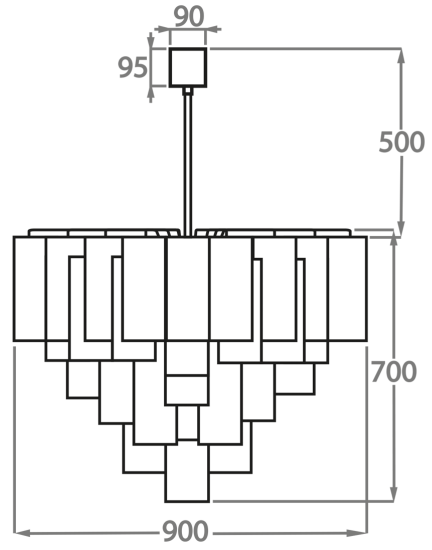

Murano Glass Finish

Clear
Pentagonal
Glass

Smoke
Pentagonal
Glass

Available Sizes

Size One

CL418-35,
Height: 40 cm (15.75")
Diameter: 35 cm (13.78")
Bulbs: 4 x 40w E27
Net Weight: 8 kg / 18 lb

Size Two

CL418-45,
Height: 40 cm (15.75")
Diameter: 45 cm (17.72")
Bulbs: 4 x 40W E27
Net Weight: 13 kg / 29 lb

Size Three

CL418-50,
Height: 45 cm (17.72")
Diameter: 50 cm (19.69")
Bulbs: 5 x 40w E27
Net Weight: 18 kg / 40 lb

Size Four

CL418-60,
Height: 45 cm (17.72")
Diameter: 60 cm (23.62")
Bulbs: 7 x 40w E27
Net Weight: 31 kg / 68 lb

Size Five

CL418-75,
Height: 60 cm (23.62")
Diameter: 75 cm (29.53")
Bulbs: 10 x 40w E27
Net Weight: 40 kg / 88 lb

Size Six

CL418-90,
Height: 70 cm (27.56")
Diameter: 90 cm (35.43")
Bulbs: 13 x 40w E27
Net Weight: 60 kg / 132 lb

The dimensions of the central rod/chain and ceiling rose are not included in the height measurements.
Standard rod/chain and ceiling rose is 50cm if not otherwise specified by customer.